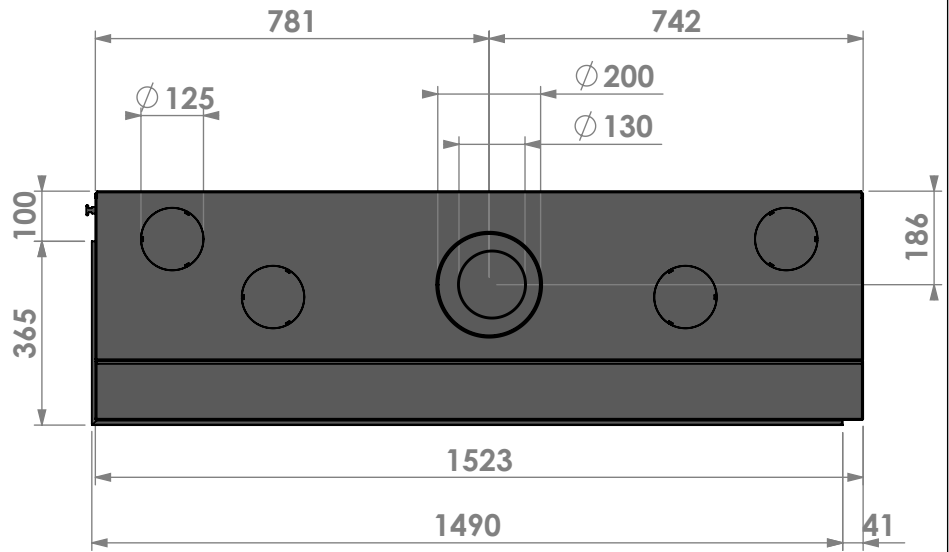

bellfires

Barbas Bellfires B.V.
Hallenstraat 17
5531 AB Bladel
The Netherlands
www.barbasbellfires.com

Name: **Corner Bell XL-3 L hidden door +10**

Modifications reserved

Projection:

American

Scale:

1:15

Version:

0

Unit:

mm

bellfires

Barbas Bellfires B.V.
 Hallenstraat 17
 5531 AB Bladel
 The Netherlands
 www.barbasbellfires.com

Name: **Corner Bell XL-3 L hidden door**

Modifications reserved

Scale: **1:15**
 Unit: **mm**

Version: **0**