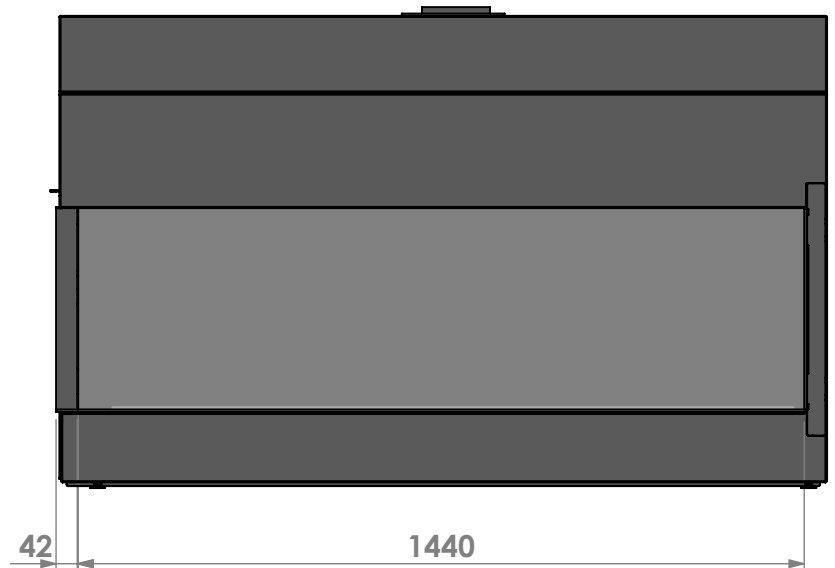

bellfires

Barbas Bellfires B.V.
Hallenstraat 17
5531 AB Bladel
The Netherlands
www.barbasbellfires.com

Name: **Corner Bell XL-3 L hidden door +10**

Modifications reserved

Projection:

American

Scale:

1:15

Version:

0

Unit:

mm

bellfires

Barbas Bellfires B.V.
 Hallenstraat 17
 5531 AB Bladel
 The Netherlands
 www.barbasbellfires.com

Name: **Corner Bell XL-3 L hidden door**

Modifications reserved

Scale: **1:15**
 Unit: **mm**

Version: **0**