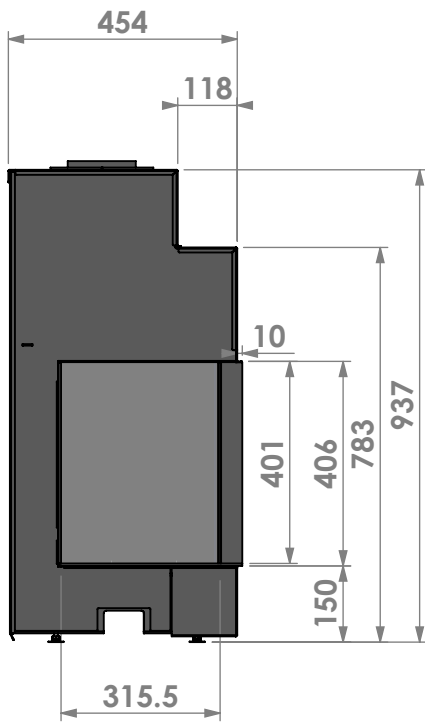

bellfires

Barbas Bellfires B.V.
Hallenstraat 17
5531 AB Bladel
The Netherlands
www.barbasbellfires.com

Name: **Corner Bell XL-3 L hidden door +10**

Modifications reserved

Projection:

American

Scale:

1:15

Version:

0

Unit:

mm

bellfires

Barbas Bellfires B.V.
 Hallenstraat 17
 5531 AB Bladel
 The Netherlands
 www.barbasbellfires.com

Name: **Corner Bell XL-3 L hidden door**

Modifications reserved

Scale: **1:15**
 Unit: **mm**

Version: **0**