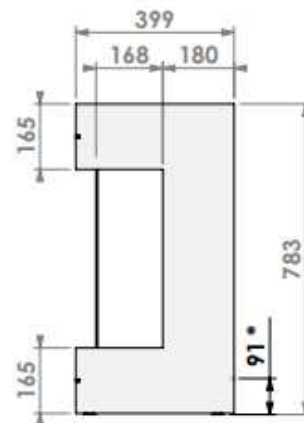

HUIS & HAARD

haarden & kachels

* = Gas (flex)

belfires

Barbas Belfires B.V.
Hallenstraat 17
5531 AB Bladel
The Netherlands
www.barbasbelfires.com

Box Gas Panorama 45-45

Modifications reserved

1:15
mm

0