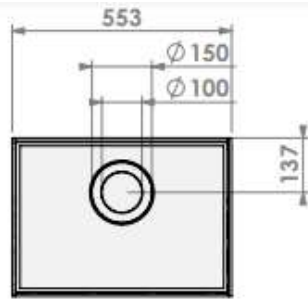

HUIS & HAARD

haarden & kachels

* = Gas (flex)

belfires

Barbas Belfires B.V.
Hallenstraat 17
5531 AB Bladel
The Netherlands
www.barbasbelfires.com

Box Gas Panorama 45-45

Modifications reserved

1:15
mm

0