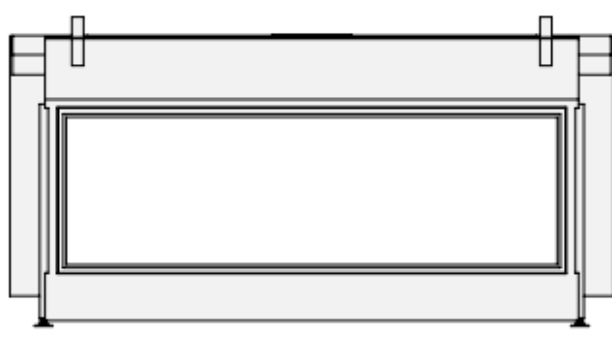

* = optional extended adjustable legs max. + 350 mm

belfires. Barbas Belfires B.V. Hallenstraat 17 5531 AB Bladel The Netherlands www.barbasbelfires.com	HBL Tunnel-3 FF HD convection casing			
	Modifications reserved		Scale: 1:15 Unit: mm	Version: 0