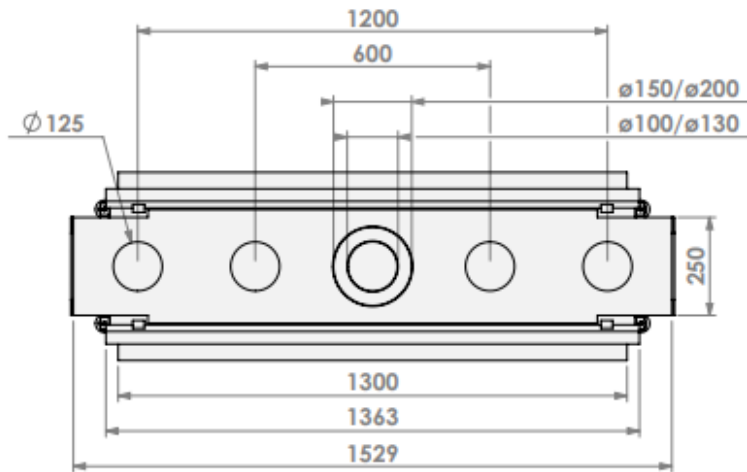

belfires.

Barbas Belfires B.V.
Hallenstraat 17
5531 AB Bladel
The Netherlands
www.barbasbelfires.com

HBL Tunnel-3 FF - FF convection casing

Modifications reserved

Scale: 1:15
Unit: mm

0

* = optional extended adjustable legs max. + 350 mm