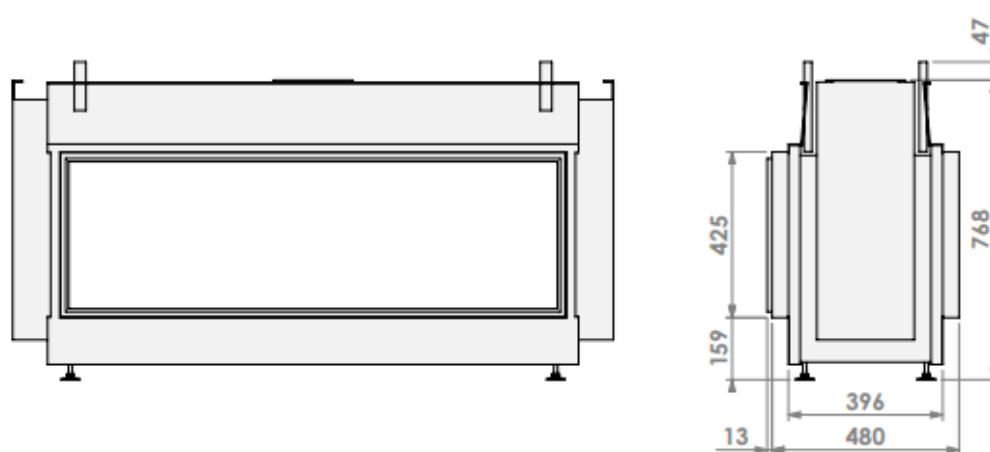

belfires.
Barbas Belfires B.V.
Hallenstraat 17
5531 AB Bladel
The Netherlands
www.barbasbelfires.com

HBL Tunnel-3 FF - HD

Modifications reserved

Scale: 1:15
Unit: mm

Revision: 0