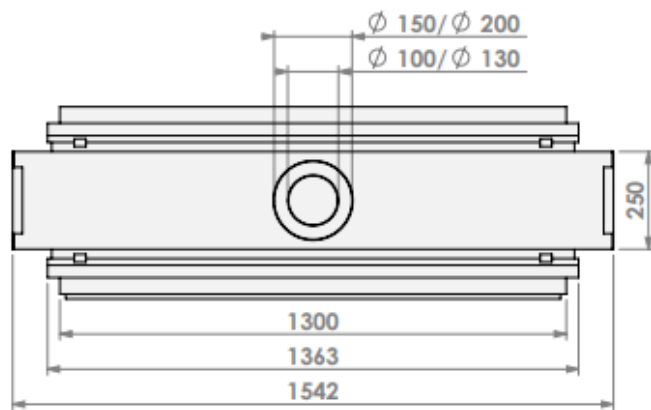

belfires.
Barbas Belfires B.V.
Hallenstraat 17
5531 AB Bladel
The Netherlands
www.barbasbelfires.com

HBL Tunnel-3 FF - HD

Modifications reserved

Scale: 1:15
Unit: mm

Revision: 0