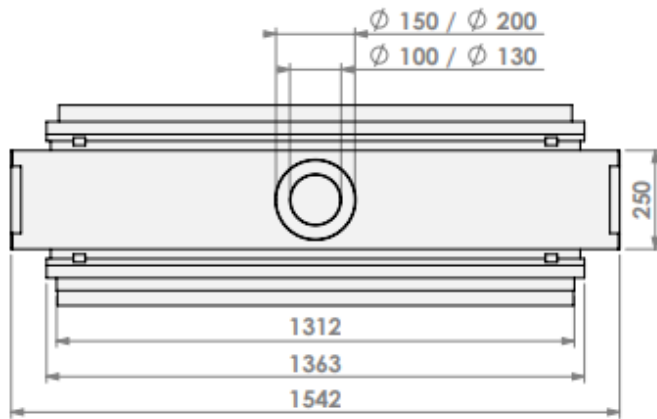

HBL Tunnel-3 FF - HD

Modifications reserved

Scale: 1:15
 Unit: mm

Revision: 0

* = optional extended adjustable legs max. + 350 mm

belfires. Barbas Belfires B.V. Hallenstraat 17 5531 AB Bladel The Netherlands www.barbasbelfires.com	HBL Tunnel-3 FF HD convection casing		
	Modifications reserved		Scale: 1:15 Unit: mm