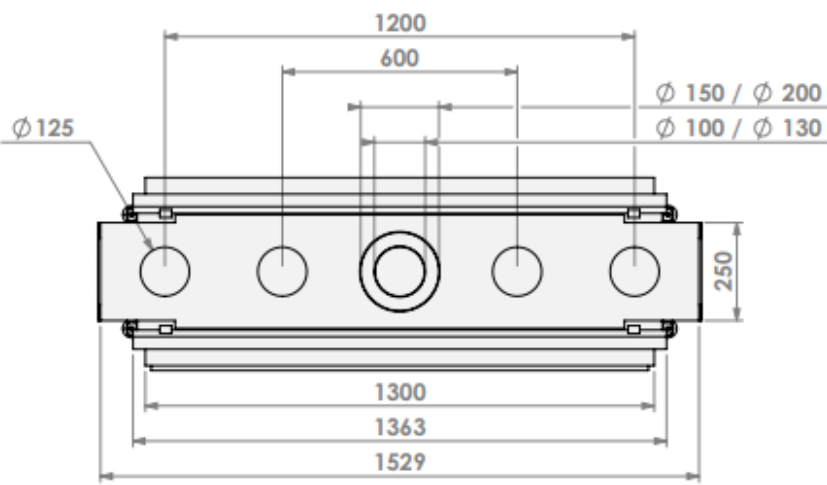

HBL Tunnel-3 FF - HD

Modifications reserved

Scale: 1:15
 Unit: mm

Revision: 0

* = optional extended adjustable legs max. + 350 mm

belfires. Barbas Belfires B.V. Hallenstraat 17 5531 AB Bladel The Netherlands www.barbasbelfires.com	HBL Tunnel-3 FF HD convection casing		
	Modifications reserved		Scale: 1:15 Unit: mm