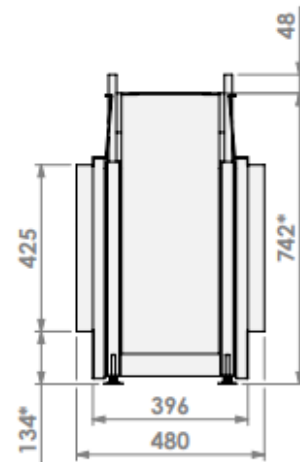

belfires.

Barbas Belfires B.V.
Hallenstraat 17
5531 AB Bladel
The Netherlands
www.barbasbelfires.com

HBL Tunnel-3 FF - FF convection casing

Modifications reserved

Scale: 1:15
Unit: mm

0

* = optional extended adjustable legs max. + 350 mm