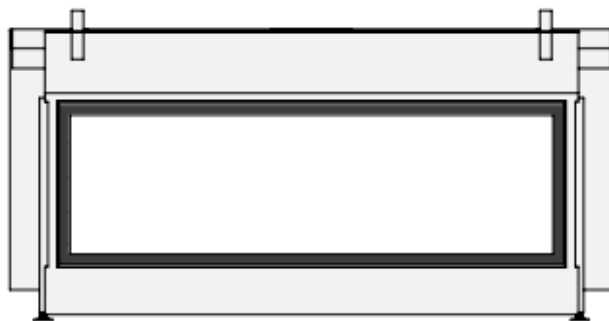

belfires.

Barbas Belfires B.V.
Hallenstraat 17
5531 AB Bladel
The Netherlands
www.barbasbelfires.com

HBL Tunnel-3 FF - FF convection casing

Modifications reserved

Scale: 1:15
Unit: mm

0

* = optional extended adjustable legs max. + 350 mm