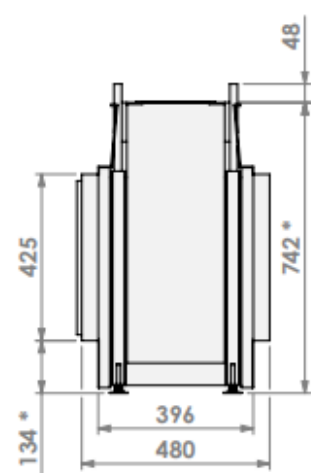

HBL Tunnel-3 FF - HD

Modifications reserved

Scale: 1:15
 Unit: mm

Revision: 0

* = optional extended adjustable legs max. + 350 mm

belfires. Barbas Belfires B.V. Hallenstraat 17 5531 AB Bladel The Netherlands www.barbasbelfires.com	HBL Tunnel-3 FF HD convection casing		
	Modifications reserved		Scale: 1:15 Unit: mm