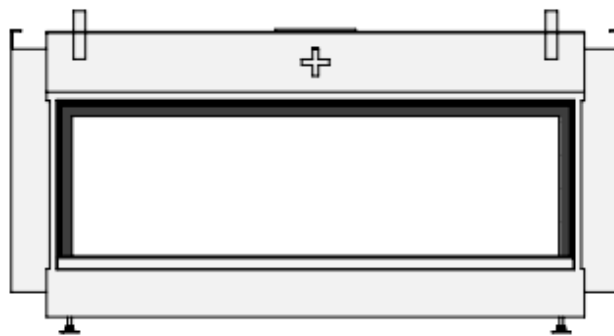

HBL Tunnel-3 FF - HD

Modifications reserved

Scale: 1:15
 Unit: mm

Revision: 0

* = optional extended adjustable legs max. + 350 mm

belfires. Barbas Belfires B.V. Hallenstraat 17 5531 AB Bladel The Netherlands www.barbasbelfires.com	HBL Tunnel-3 FF HD convection casing		
	Modifications reserved		Scale: 1:15 Unit: mm