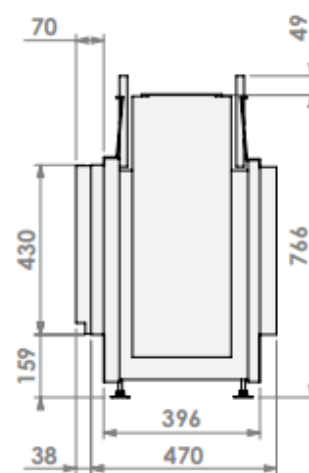

HBL Tunnel-3 FF - HD

Modifications reserved

Scale: 1:15
 Unit: mm

Revision: 0

* = optional extended adjustable legs max. + 350 mm

belfires. Barbas Belfires B.V. Hallenstraat 17 5531 AB Bladel The Netherlands www.barbasbelfires.com	HBL Tunnel-3 FF HD convection casing		
	Modifications reserved		Scale: 1:15 Unit: mm