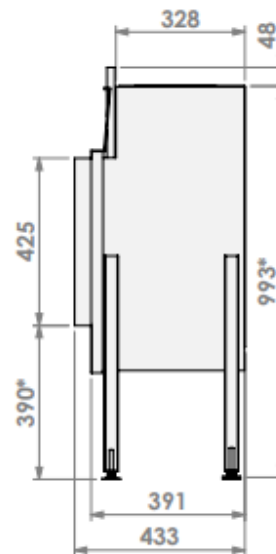

bellfires

Barbas Bellfires B.V.
Hallenstraat 17
5531 AB Bladel
The Netherlands
www.barbasbellfires.com

HBM-3 floating frame convection casing

Modifications reserved

1:15
mm

0

* = optional extended adjustable legs max. + 350 mm

HBM-3 hidden door+ 10cm

Modifications reserved

Scale: 1:15
Unit: mm

Version: 0