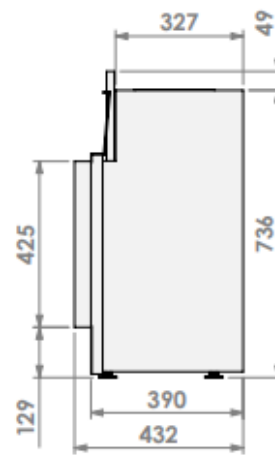

HUIS & HAARD

haarden & kachels

belfires.

Barbas Bellfires B.V.
Hallenstraat 17
5531 AB Bladel
The Netherlands
www.barbasbellfires.com

HBM-3 hidden door

Modifications reserved

Scale: 1:15
Unit: mm

Version: 0