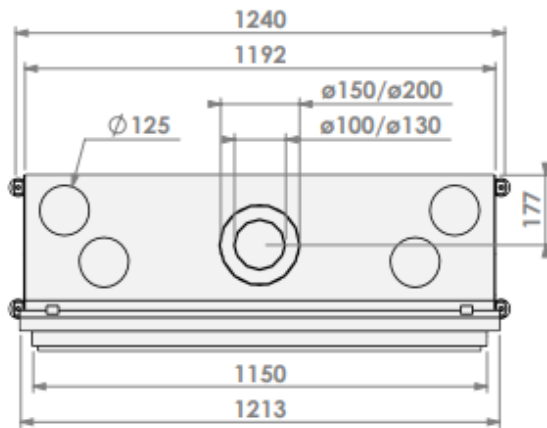

bellfires.

Barbas Bellfires B.V.
Hallenstraat 17
5531 AB Bladel
The Netherlands
www.barbasbellfires.com

HBM-3 floating frame

Modifications reserved

1:15
mm

0

* = optional extended adjustable legs max. + 350 mm

HBM-3 hidden door+ 10cm

Modifications reserved

Scale: 1:15
Unit: mm

Version: 0