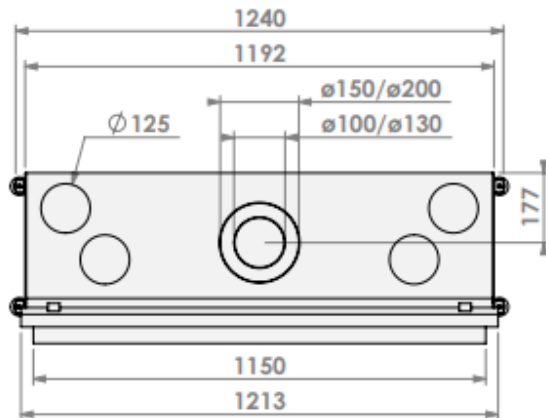

bellfires

Barbas Bellfires B.V.
Hallenstraat 17
5531 AB Bladel
The Netherlands
www.barbasbellfires.com

HBM-3 floating frame convection casing

Modifications reserved

1:15
mm

0

* = optional extended adjustable legs max. + 350 mm

HBM-3 hidden door+ 10cm

Modifications reserved

Scale: 1:15
Unit: mm

Version: 0