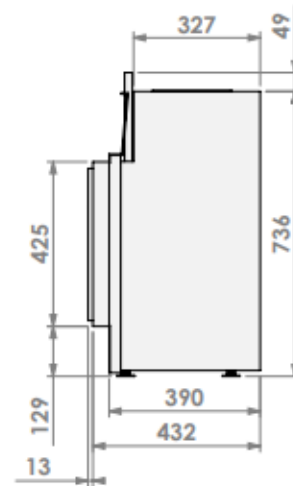

bellfires.

Barbas Bellfires B.V.
Hallenstraat 17
5531 AB Bladel
The Netherlands
www.barbasbellfires.com

HBM-3 floating frame

Modifications reserved

1:15
mm

0

* = optional extended adjustable legs max. + 350 mm

HBM-3 hidden door+ 10cm

Modifications reserved

Scale: 1:15
Unit: mm

Version: 0