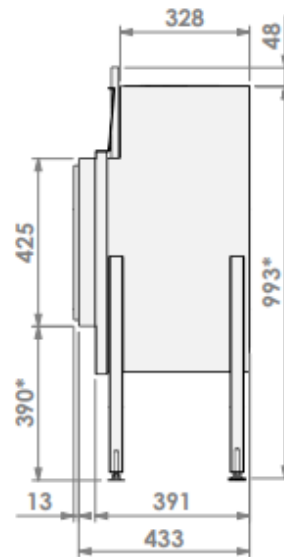

bellfires.

Barbas Bellfires B.V.
Hallenstraat 17
5531 AB Bladel
The Netherlands
www.barbasbellfires.com

HBM-3 floating frame

Modifications reserved

1:15
mm

0

* = optional extended adjustable legs max. + 350 mm

bellfires

Barbas Bellfires B.V.
Hallenstraat 17
5531 AB Bladel
The Netherlands
www.barbasbellfires.com

HBM-3 floating frame convection casing

Modifications reserved

1:15
mm

0

* = optional extended adjustable legs max. + 350 mm

HBM-3 hidden door+ 10cm

Modifications reserved

Scale: 1:15
Unit: mm

Version: 0