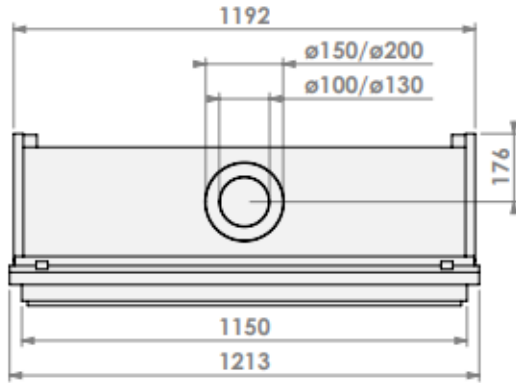

bellfires.

Barbas Bellfires B.V.
Hallenstraat 17
5531 AB Bladel
The Netherlands
www.barbasbellfires.com

HBM-3 floating frame

Modifications reserved

1:15
mm

0

* = optional extended adjustable legs max. + 350 mm

HBM-3 hidden door+ 10cm

Modifications reserved

Scale: 1:15
Unit: mm

Version: 0