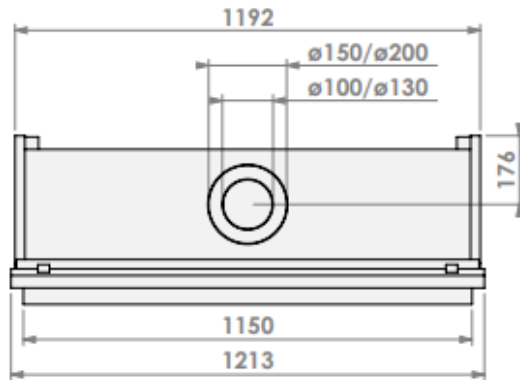

HUIS & HAARD

haarden & kachels

belfires.

Barbas Bellfires B.V.
Hallenstraat 17
5531 AB Bladel
The Netherlands
www.barbasbellfires.com

HBM-3 hidden door

Modifications reserved

Scale: 1:15
Unit: mm

Version: 0