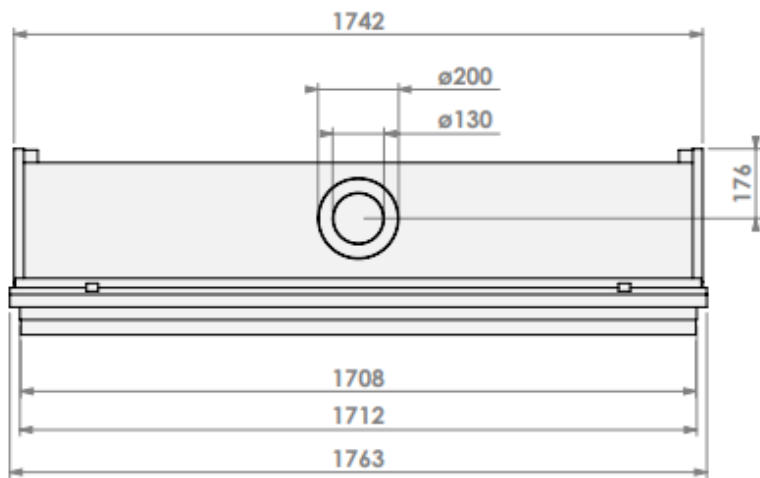

belfires

Barbas Bellfires B.V.
Hallenstraat 17
5531 AB Bladel
The Netherlands
www.barbasbellfires.com

HBXXL-3 hidden door+ 7cm

Modifications reserved

Scale: 1:15
Unit: mm

0