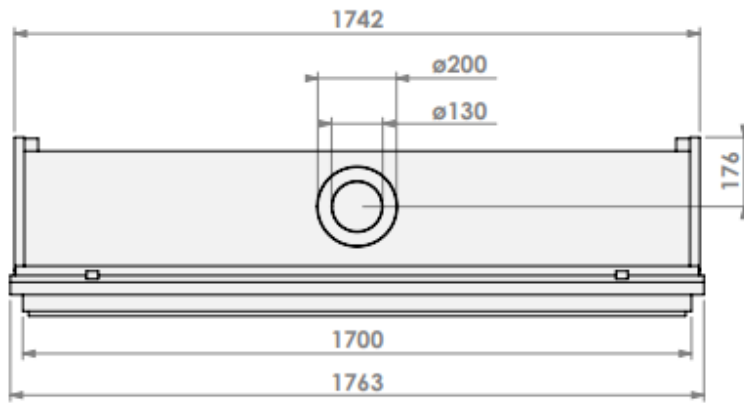

belfires.

Barbas Belfires B.V.
Hallenstraat 17
5531 AB Bladel
The Netherlands
www.barbasbelfires.com

HBXXL-3 floating frame

Modifications reserved

Scale: 1:15
Unit: mm

Revision: 0

* = optional extended adjustable legs max. + 350 mm

Scale: 1:15
 Unit: mm

Revision: 0