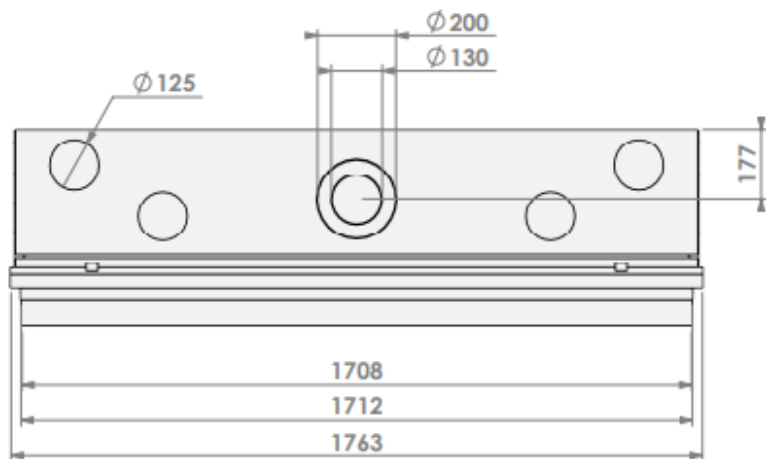

HBXXL-3 hidden door+ 7cm

Modifications reserved

Scale: 1:15
Unit: mm

0

belfires.

Barbas Belfires B.V.
Hallenstraat 17
5531 AB Bladel
The Netherlands
www.barbasbelfires.com

Model: HBXXL-3 hidden door+ 10cm

Modifications reserved

Scale: 1:15
mm

Version: 0

belfires

Barbas Belfires B.V.
 Hallenstraat 17
 5531 AB Biezel
 The Netherlands
www.barbasbelfires.com

HBXXL-3 hidden door+ 10cm convection casing

Modifications reserved
 reserved

Scale: 1:15
 Unit: mm

Revision: 0