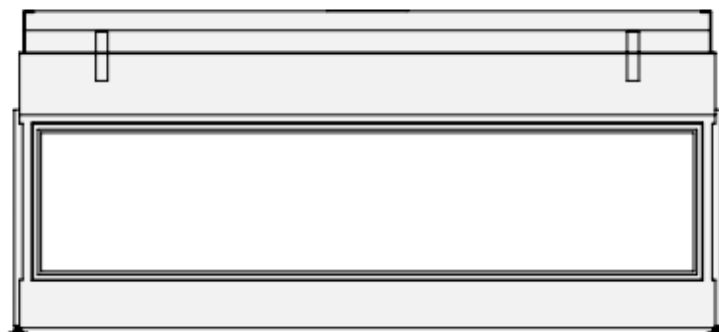

belfires.

Barbas Belfires B.V.
Hallenstraat 17
5531 AB Bladel
The Netherlands
www.barbasbelfires.com

HBXXL-3 floating frame

Modifications reserved

Scale: 1:15
Unit: mm

Revision: 0

* = optional extended adjustable legs max. + 350 mm