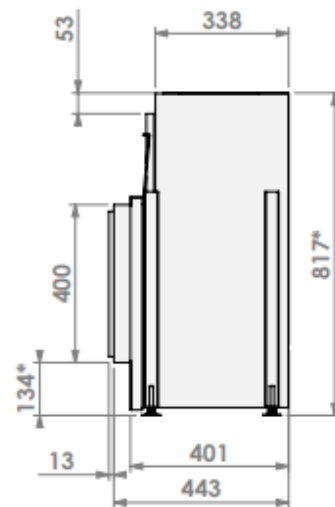

belfires.

Barbas Belfires B.V.
Hallenstraat 17
5531 AB Bladel
The Netherlands
www.barbasbelfires.com

HBXXL-3 floating frame

Modifications reserved

Scale: 1:15
Unit: mm

Revision: 0

* = optional extended adjustable legs max. + 350 mm

belfires.

Barbas Belfires B.V.
 Hallenstraat 17
 5531 AB Bladel
 The Netherlands
 www.barbasbelfires.com

HBXXL-3 floating frame convection casing

Modifications reserved

Scale: 1:15
 Unit: mm

Revision: 0

* = optional extended adjustable legs max. + 350 mm

HBXXL-3 hidden door+ 7cm

Modifications reserved

Scale: 1:15
Unit: mm

0

belfires.

Barbas Belfires B.V.
Hallenstraat 17
5531 AB Bladel
The Netherlands
www.barbasbelfires.com

Model: HBXXL-3 hidden door+ 10cm

Modifications reserved

Scale: 1:15
 Unit: mm

Revision: 0