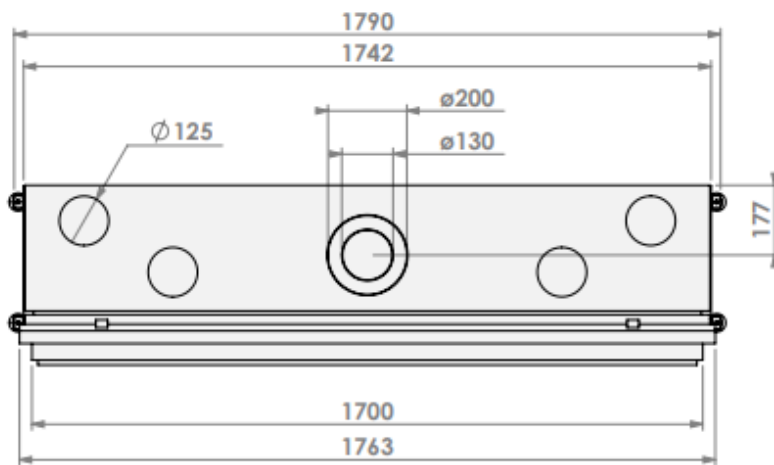

belfires.

Barbas Belfires B.V.
Hallenstraat 17
5531 AB Bladel
The Netherlands
www.barbasbelfires.com

HBXXL-3 floating frame

Modifications reserved

Scale: 1:15
Unit: mm

Revision: 0

* = optional extended adjustable legs max. + 350 mm

belfires.

Barbas Belfires B.V.
 Hallenstraat 17
 5531 AB Bladel
 The Netherlands
 www.barbasbelfires.com

HBXXL-3 floating frame convection casing

Modifications reserved

Scale: 1:15
 Unit: mm

Revision: 0

* = optional extended adjustable legs max. + 350 mm

Scale: 1:15
 Unit: mm

Revision: 0