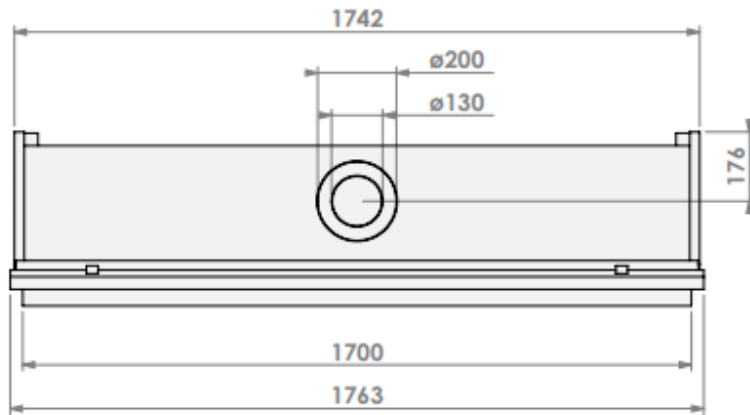

HUIS & HAARD

haarden & kachels

belfires

Barbas Belfires B.V.
Hallenstraat 17
5531 AB Bladel
The Netherlands
www.barbasbelfires.com

HBXXL-3 hidden door

Modifications reserved

Scale: 1:15
Unit: mm

Page: 0