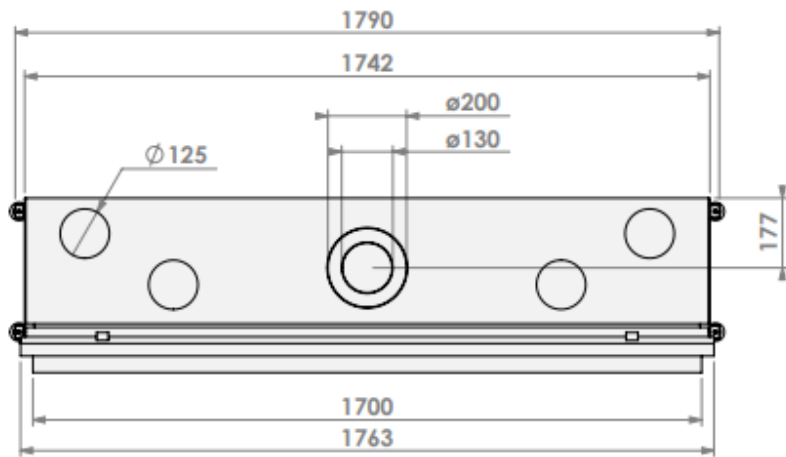

belfires.

Barbas Belfires B.V.
 Hallenstraat 17
 5531 AB Bladel
 The Netherlands
 www.barbasbelfires.com

HBXXL-3 floating frame convection casing

Modifications reserved

Scale: 1:15
 Unit: mm

Revision: 0

* = optional extended adjustable legs max. + 350 mm

HBXXL-3 hidden door+ 7cm

Modifications reserved

Scale: 1:15
Unit: mm

0

belfires.

Barbas Belfires B.V.
Hallenstraat 17
5531 AB Bladel
The Netherlands
www.barbasbelfires.com

Model: HBXXL-3 hidden door+ 10cm

Modifications reserved

Scale: 1:15
 Unit: mm

Revision: 0