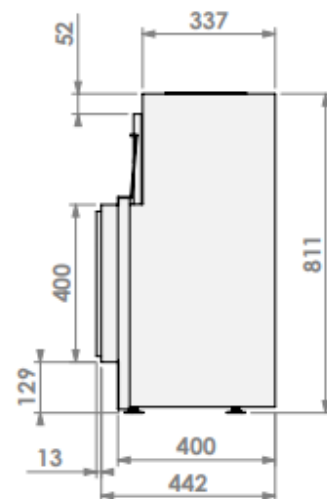

belfires.

Barbas Belfires B.V.
Hallenstraat 17
5531 AB Bladel
The Netherlands
www.barbasbelfires.com

HBXXL-3 floating frame

Modifications reserved

Scale: 1:15
Unit: mm

Revision: 0

* = optional extended adjustable legs max. + 350 mm

Scale: 1:15
 Unit: mm

Revision: 0