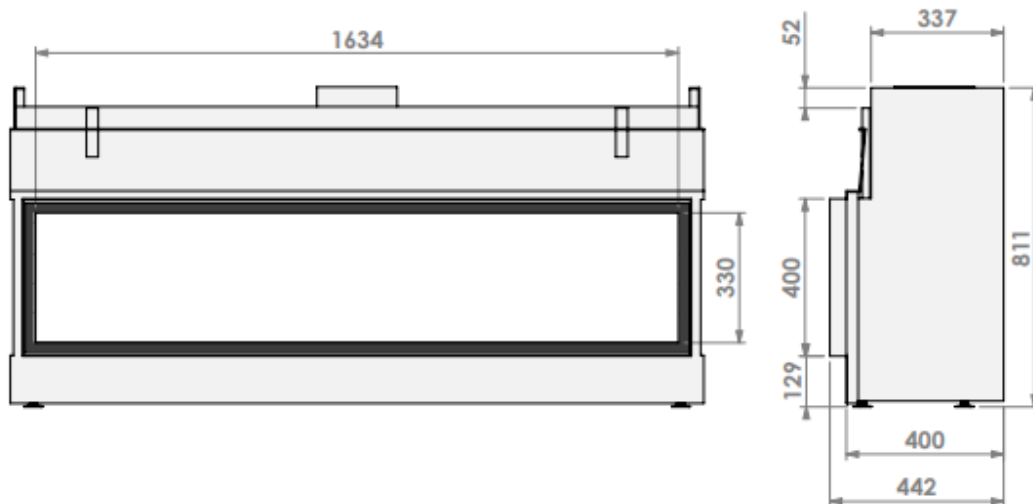

HUIS & HAARD

haarden & kachels

belfires

Barbas Belfires B.V.
Hallenstraat 17
5531 AB Bladel
The Netherlands
www.barbasbelfires.com

HBXXL-3 hidden door

Modifications reserved

Scale: 1:15
Unit: mm

Page: 0