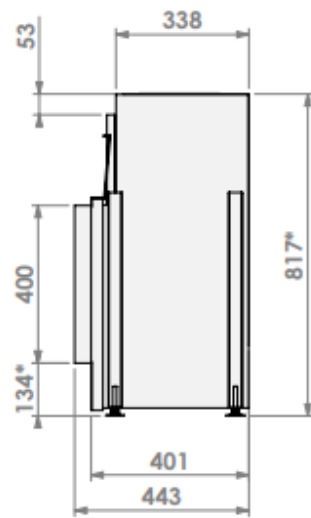

belfires.

Barbas Belfires B.V.
 Hallenstraat 17
 5531 AB Bladel
 The Netherlands
 www.barbasbelfires.com

HBXXL-3 floating frame convection casing

Modifications reserved

Scale: 1:15
 Unit: mm

Revision: 0

* = optional extended adjustable legs max. + 350 mm

HBXXL-3 hidden door+ 7cm

Modifications reserved

Scale: 1:15
Unit: mm

0

belfires.

Barbas Belfires B.V.
Hallenstraat 17
5531 AB Bladel
The Netherlands
www.barbasbelfires.com

Model: HBXXL-3 hidden door+ 10cm

Modifications reserved

Scale: 1:15
 Unit: mm

Revision: 0