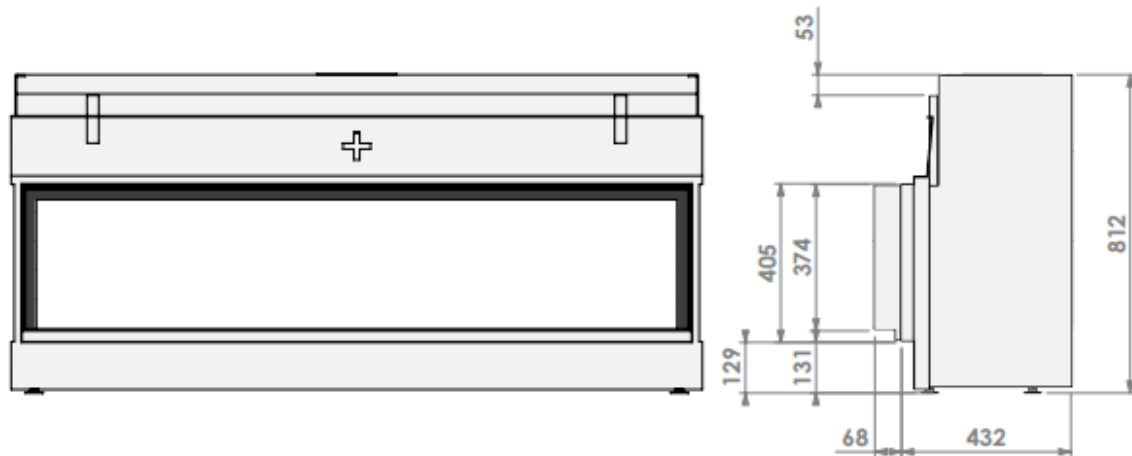

belfires

Barbas Belfires B.V.
Hallenstraat 17
5531 AB Biezel
The Netherlands
www.barbasbelfires.com

HBXXL-3 hidden door+ 10cm convection casing

Modifications reserved
reserved

Scale: 1:15
Unit: mm

Revision: 0