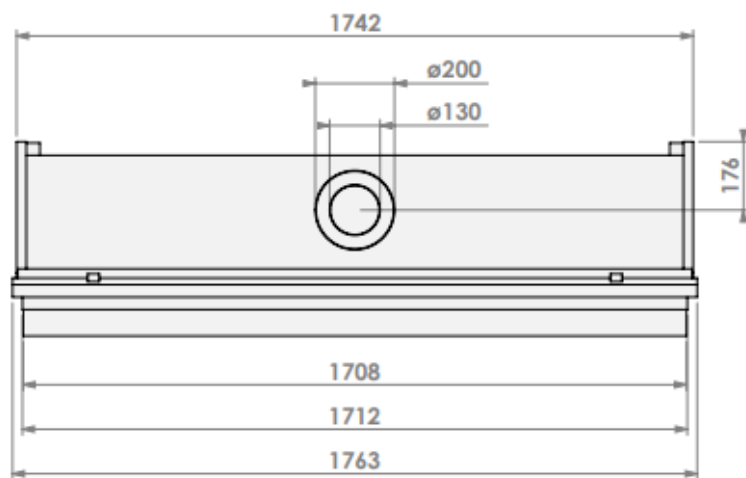

HBXXL-3 hidden door+ 7cm

Modifications reserved

Scale: 1:15
Unit: mm

0

belfires.

Barbas Belfires B.V.
Hallenstraat 17
5531 AB Bladel
The Netherlands
www.barbasbelfires.com

Model: HBXXL-3 hidden door+ 10cm

Modifications reserved

Scale: 1:15
 Unit: mm

Revision: 0