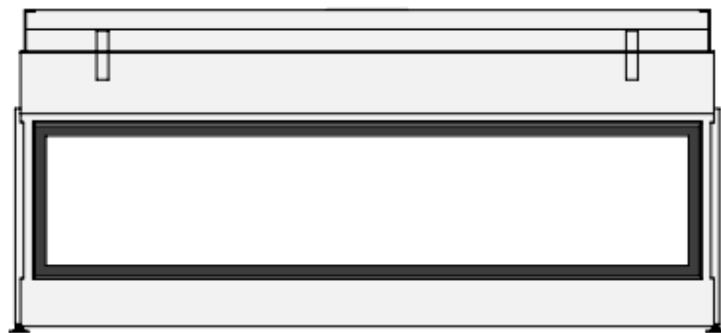

belfires.

Barbas Belfires B.V.
 Hallenstraat 17
 5531 AB Bladel
 The Netherlands
 www.barbasbelfires.com

HBXXL-3 floating frame convection casing

Modifications reserved

Scale: 1:15
 Unit: mm

Revision: 0

* = optional extended adjustable legs max. + 350 mm