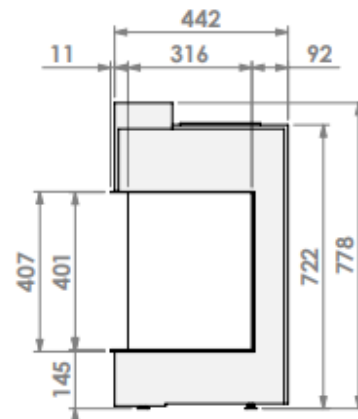

belfires

Barbas Belfires B.V.
Hallenstraat 17
5531 AB Bladel
The Netherlands
www.barbasbelfires.com

View Bell Medium 3 hidden door convection casing

Modifications reserved

Scale: 1:15
Unit: mm

0