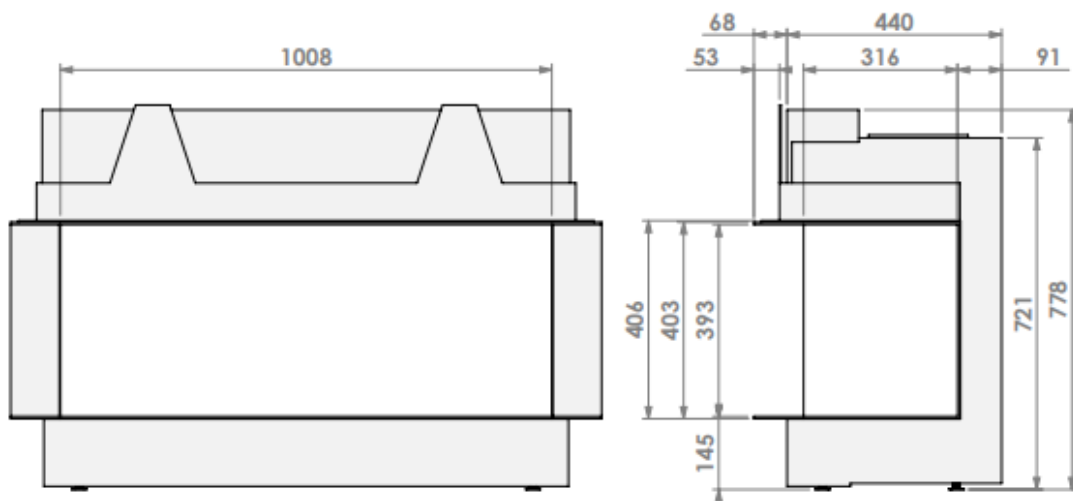

belfires

Barbas Belfires B.V.
 Hallenstraat 17
 5531 AB Bladel
 The Netherlands
 www.barbasbelfires.com

View Bell Medium 3 hidden door convection casing

Modifications reserved

Scale: 1:15
 Unit: mm

0

belfires