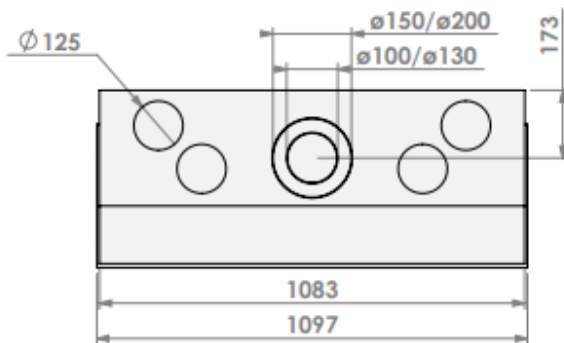

belfires

Barbas Belfires B.V.
Hallenstraat 17
5531 AB Bladel
The Netherlands
www.barbasbelfires.com

View Bell Medium 3 hidden door convection casing

Modifications reserved

Scale: 1:15
Unit: mm

0