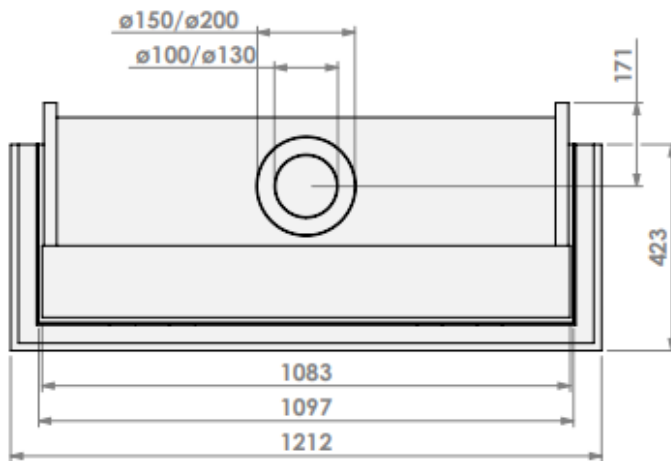

belfires

Barbas Belfires B.V.
 Hallenstraat 17
 5531 AB Bladel
 The Netherlands
 www.barbasbelfires.com

View Bell Medium 3 hidden door convection casing

Modifications reserved

Scale: 1:15
 Unit: mm

0

belfires

Barbas Belfires B.V.
 Hallenstraat 17
 5531 AB Bladel
 The Netherlands
 www.barbasbelfires.com

View Bell Medium 3 hidden door+ 10 cm

Modifications reserved

Scale: 1:15
 Unit: mm

Page: 0