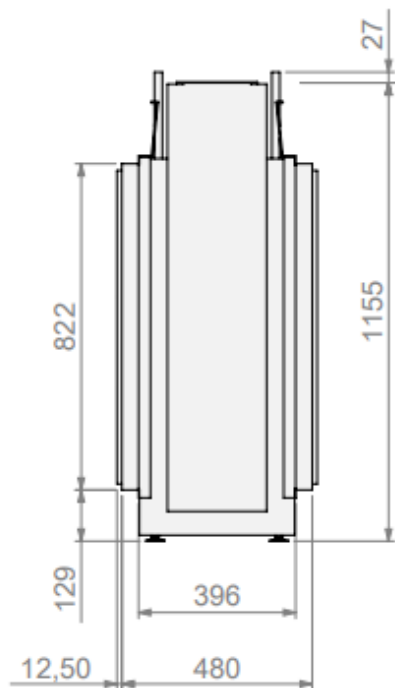

belfires

Barbas Belfires B.V.
Hallenstraat 17
5531 AB Bladel
The Netherlands
www.barbasbelfires.com

VBS Tunnel-3 floating frame

Modifications reserved

Scale 1:15
mm

0