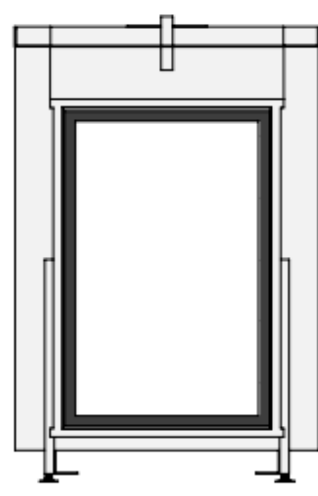

* = optional extended adjustable legs max. + 350 mm