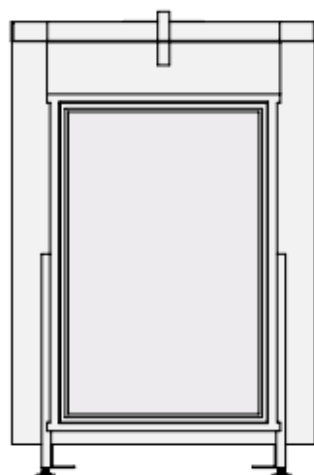

* = optional extended adjustable legs max. + 350 mm

belfires

Barbas Belfires B.V.
Hallenstraat 17
5531 AB Bladel
The Netherlands
www.barbasbelfires.com

VBS Tunnel-3 floating frame convection casing

Modifications reserved