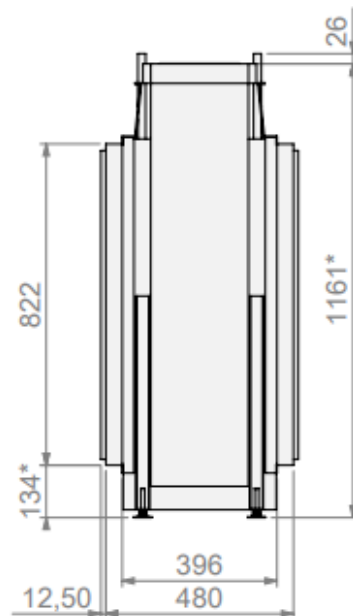

* = optional extended adjustable legs max. + 350 mm

belfires

Barbas Belfires B.V.
Hallenstraat 17
5531 AB Bladel
The Netherlands
www.barbasbelfires.com

VBS Tunnel-3 floating frame convection casing

Modifications reserved

Scale: 1:15
Unit: mm

Revision: 0