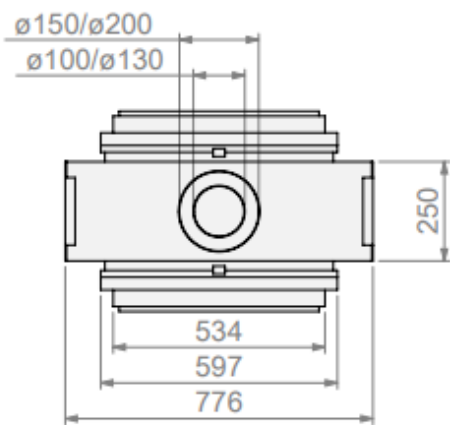

belfires

Barbas Belfires B.V.
Hallenstraat 17
5531 AB Bladel
The Netherlands
www.barbasbelfires.com

VBS Tunnel-3 floating frame

Modifications reserved

Scale 1:15
mm

0