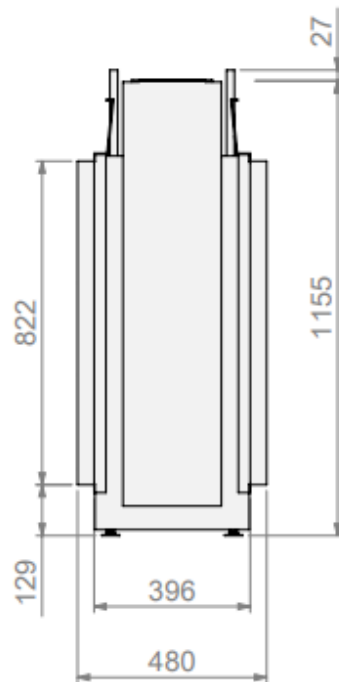

HUIS & HAARD

haarden & kachels

belfires

Barbas Bellfires B.V.
Hallenstraat 17
5531 AB Bladel
The Netherlands
www.barbasbellfires.com

VBS Tunnel-3 hidden door

Modifications reserved

1:15
mm

0