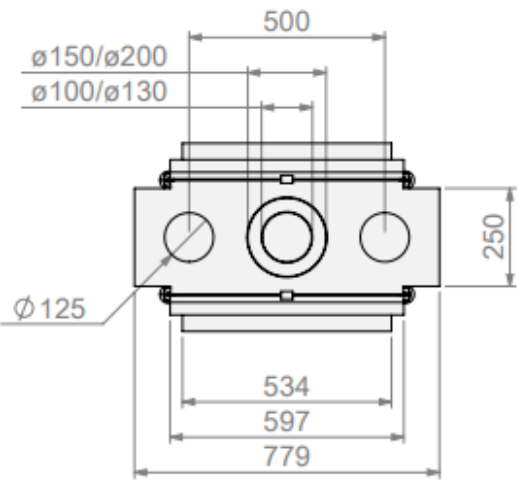

* = optional extended adjustable legs max. + 350 mm