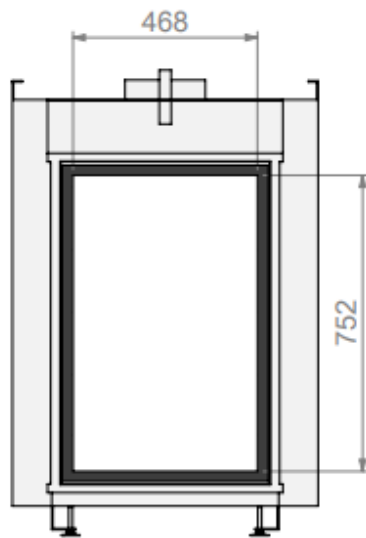

HUIS & HAARD

haarden & kachels

belfires

Barbas Bellfires B.V.
Hallenstraat 17
5531 AB Bladel
The Netherlands
www.barbasbellfires.com

VBS Tunnel-3 hidden door

Modifications reserved

1:15
mm

0