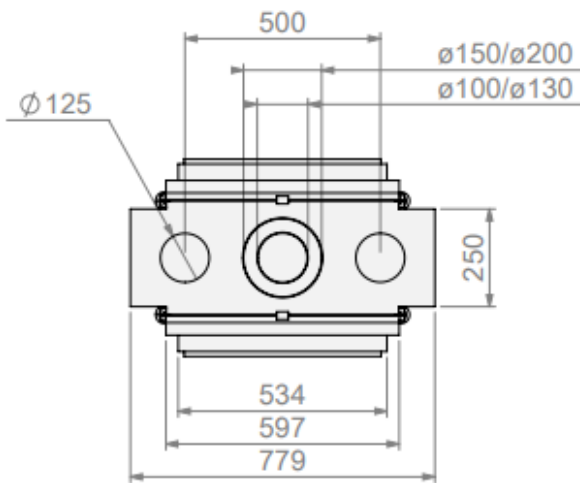

* = optional extended adjustable legs max. + 350 mm

belfires

Barbas Belfires B.V.
Hallenstraat 17
5531 AB Bladel
The Netherlands
www.barbasbelfires.com

VBS Tunnel-3 floating frame convection casing

Modifications reserved

Scale: 1:15
Unit: mm

Revision: 0