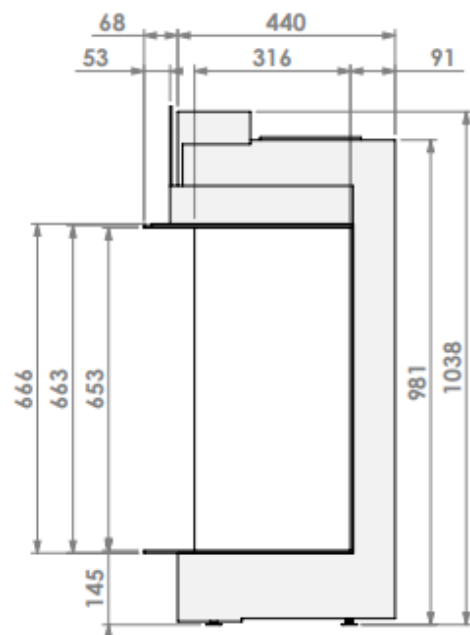

belfires

Barbas Belfires B.V.
Hallenstraat 17
5531 AB Bladel
The Netherlands
www.barbasbelfires.com

View Bell Derby 3 hidden door+ 10 cm

Modifications reserved
reserved

Scale: 1:15
Unit: mm

0