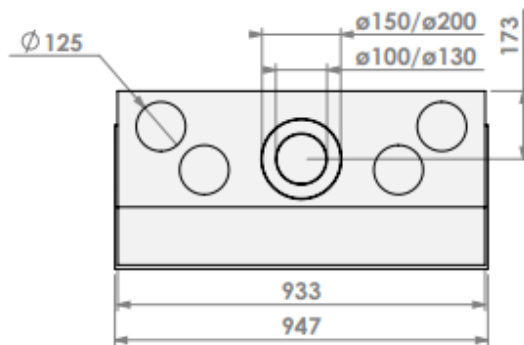

Version: 0

**belfires**

Barbas Belfires B.V.  
 Hallenstraat 17  
 5531 AB Bladel  
 The Netherlands  
 www.barbasbelfires.com

View Bell Derby 3 hidden door convection casing

Modifications reserved

Scale: 1:15  
mm