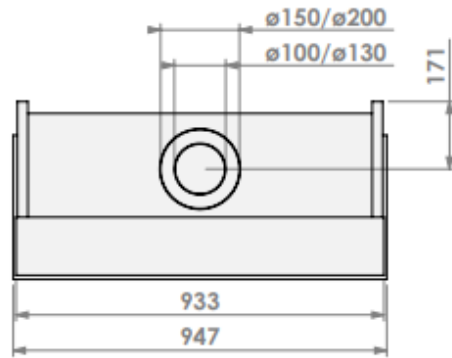

HUIS & HAARD

haarden & kachels

belfires

Barbas Bellfires B.V.
Hallenstraat 17
5531 AB Bladel
The Netherlands
www.barbasbellfires.com

View Bell Derby 3 hidden door

Modifications reserved

Scale: 1:15
Unit: mm

Version: 0