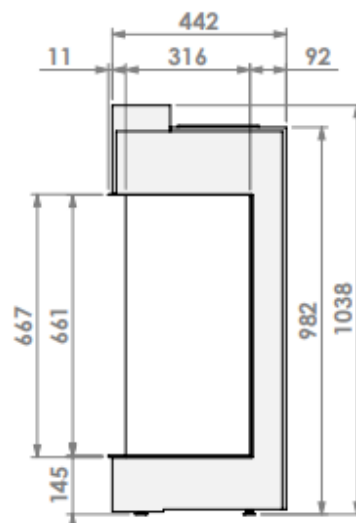

belfires

Barbas Belfires B.V.
Hallenstraat 17
5531 AB Bladel
The Netherlands
www.barbasbelfires.com

View Bell Derby 3 hidden door convection casing

Modifications reserved

Scale: 1:15
mm

Revision: 0