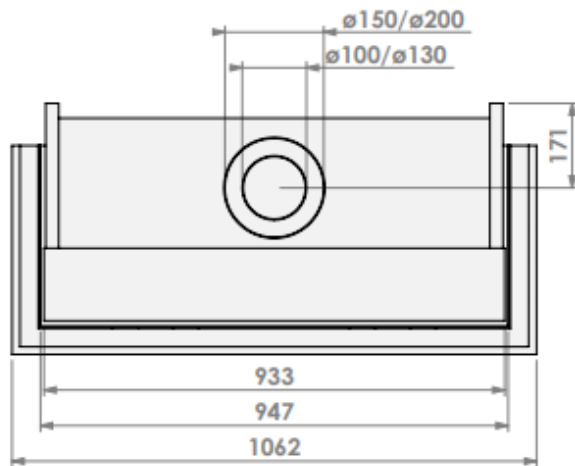

Version: 0

**belfires**

Barbas Belfires B.V.  
 Hallenstraat 17  
 5531 AB Bladel  
 The Netherlands  
 www.barbasbelfires.com

View Bell Derby 3 hidden door convection casing

Modifications reserved

Scale: 1:15  
mm

Revision: 0

**belfires**

Barbas Belfires B.V.  
 Hallenstraat 17  
 5531 AB Bladel  
 The Netherlands  
 www.barbasbelfires.com

View Bell Derby 3 hidden door+ 10 cm

Modifications reserved  
 reserved

Scale: 1:15  
 Unit: mm