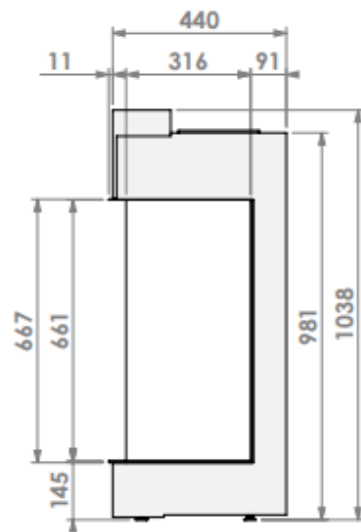

HUIS & HAARD

haarden & kachels

belfires

Barbas Bellfires B.V.
Hallenstraat 17
5531 AB Bladel
The Netherlands
www.barbasbellfires.com

View Bell Derby 3 hidden door

Modifications reserved

Scale: 1:15
Unit: mm

Version: 0