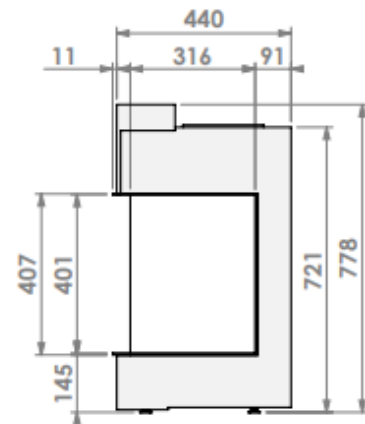

HUIS & HAARD

haarden & kachels

belfires

Barbas Bellfires B.V.
Hallenstraat 17
5531 AB Bladel
The Netherlands
www.barbasbellfires.com

View Bell Medium 3 hidden door

Modifications reserved

Scale: 1:15
Unit: mm

Revision: 0