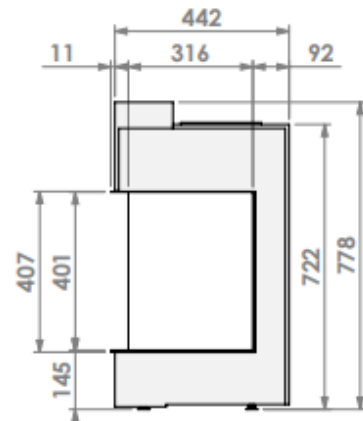

Revision: 0

belfires.

Barbas Belfires B.V.
 Hallenstraat 17
 5531 AB Bladel
 The Netherlands
 www.barbasbelfires.com

View Bell Medium 3 hidden door+ 10 cm

Modifications reserved

Scale: 1:15
 Unit: mm

Revision: 0