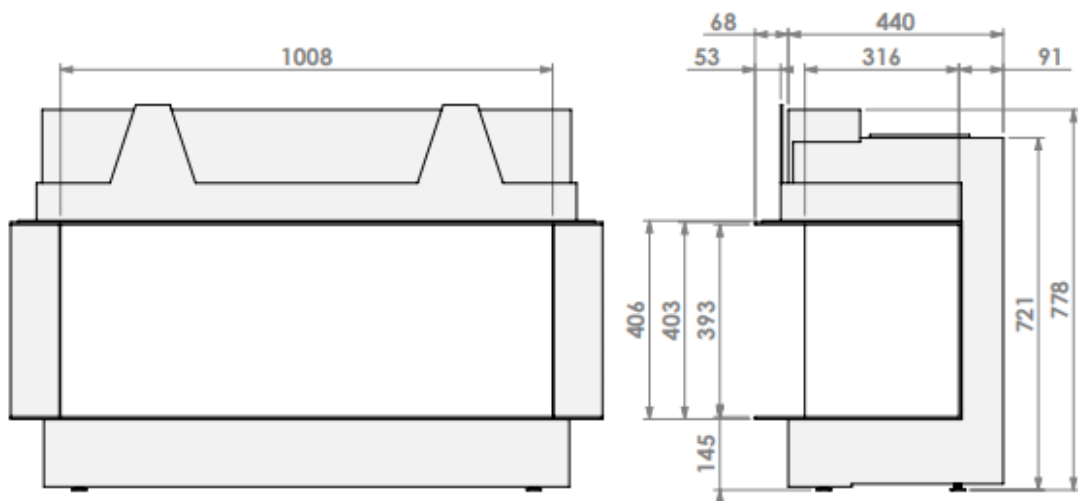

Revision: 0

belfires.

Barbas Belfires B.V.
 Hallenstraat 17
 5531 AB Bladel
 The Netherlands
 www.barbasbelfires.com

View Bell Medium 3 hidden door+ 10 cm

Modifications reserved

Scale: 1:15
 Unit: mm

Revision: 0