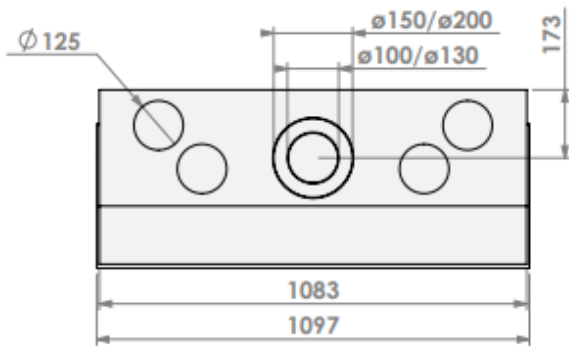

Revision: 0

belfires.

Barbas Belfires B.V.
 Hallenstraat 17
 5531 AB Bladel
 The Netherlands
 www.barbasbelfires.com

View Bell Medium 3 hidden door+ 10 cm

Modifications reserved

Scale: 1:15
 Unit: mm

Revision: 0