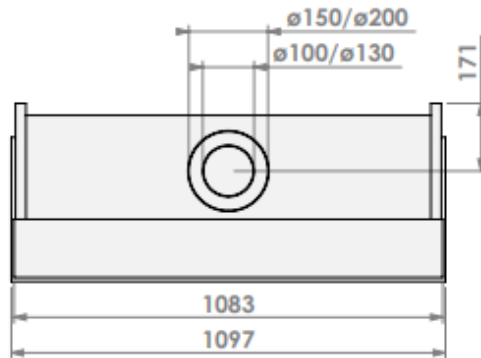

HUIS & HAARD

haarden & kachels

belfires

Barbas Bellfires B.V.
Hallenstraat 17
5531 AB Bladel
The Netherlands
www.barbasbellfires.com

View Bell Medium 3 hidden door

Modifications reserved

Scale: 1:15
Unit: mm

Revision: 0