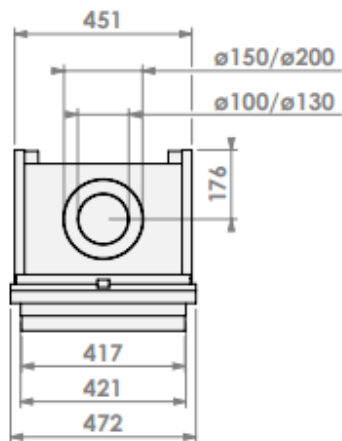

belfires

Barbas Bellfires B.V.
Hallenstraat 17
5531 AB Bladel
The Netherlands
www.barbasbellfires.com

VBM-3 hidden door + 7cm

Modifications reserved

Scale: 1:15
Unit: mm

Version: 0