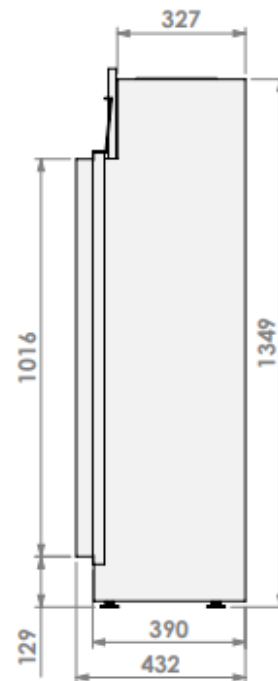

HUIS & HAARD

haarden & kachels

belfires

Barbas Bellfires B.V.
Hallenstraat 17
5531 AB Bladel
The Netherlands
www.barbasbellfires.com

VBM-3 hidden door

Modifications reserved

1:15
mm

0