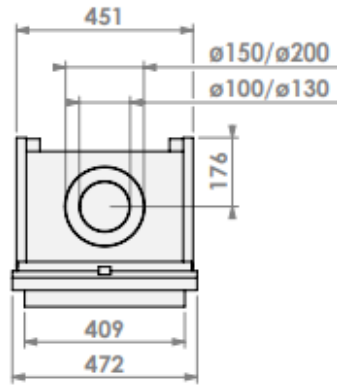

HUIS & HAARD

haarden & kachels

belfires

Barbas Bellfires B.V.
Hallenstraat 17
5531 AB Bladel
The Netherlands
www.barbasbellfires.com

VBM-3 hidden door

Modifications reserved

1:15
mm

0