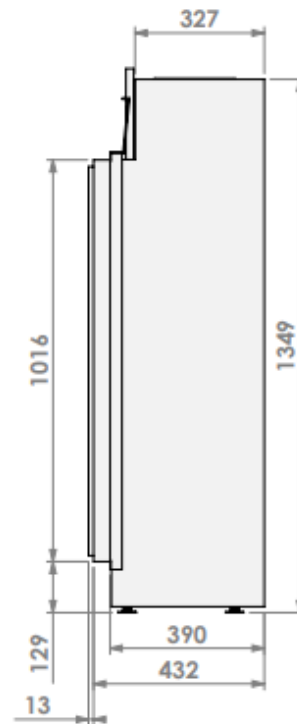

belfires

Barbas Bellfires B.V.
Hallenstraat 17
5531 AB Bladel
The Netherlands
www.barbasbellfires.com

VBM-3 floating frame

Modifications reserved

Scale: 1:15
Unit: mm

Revision: 0