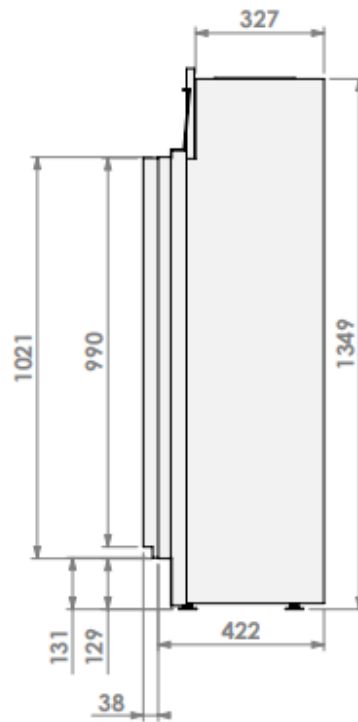

belfires

Barbas Bellfires B.V.
Hallenstraat 17
5531 AB Bladel
The Netherlands
www.barbasbellfires.com

VBM-3 hidden door + 7cm

Modifications reserved

Scale: 1:15
Unit: mm

Version: 0