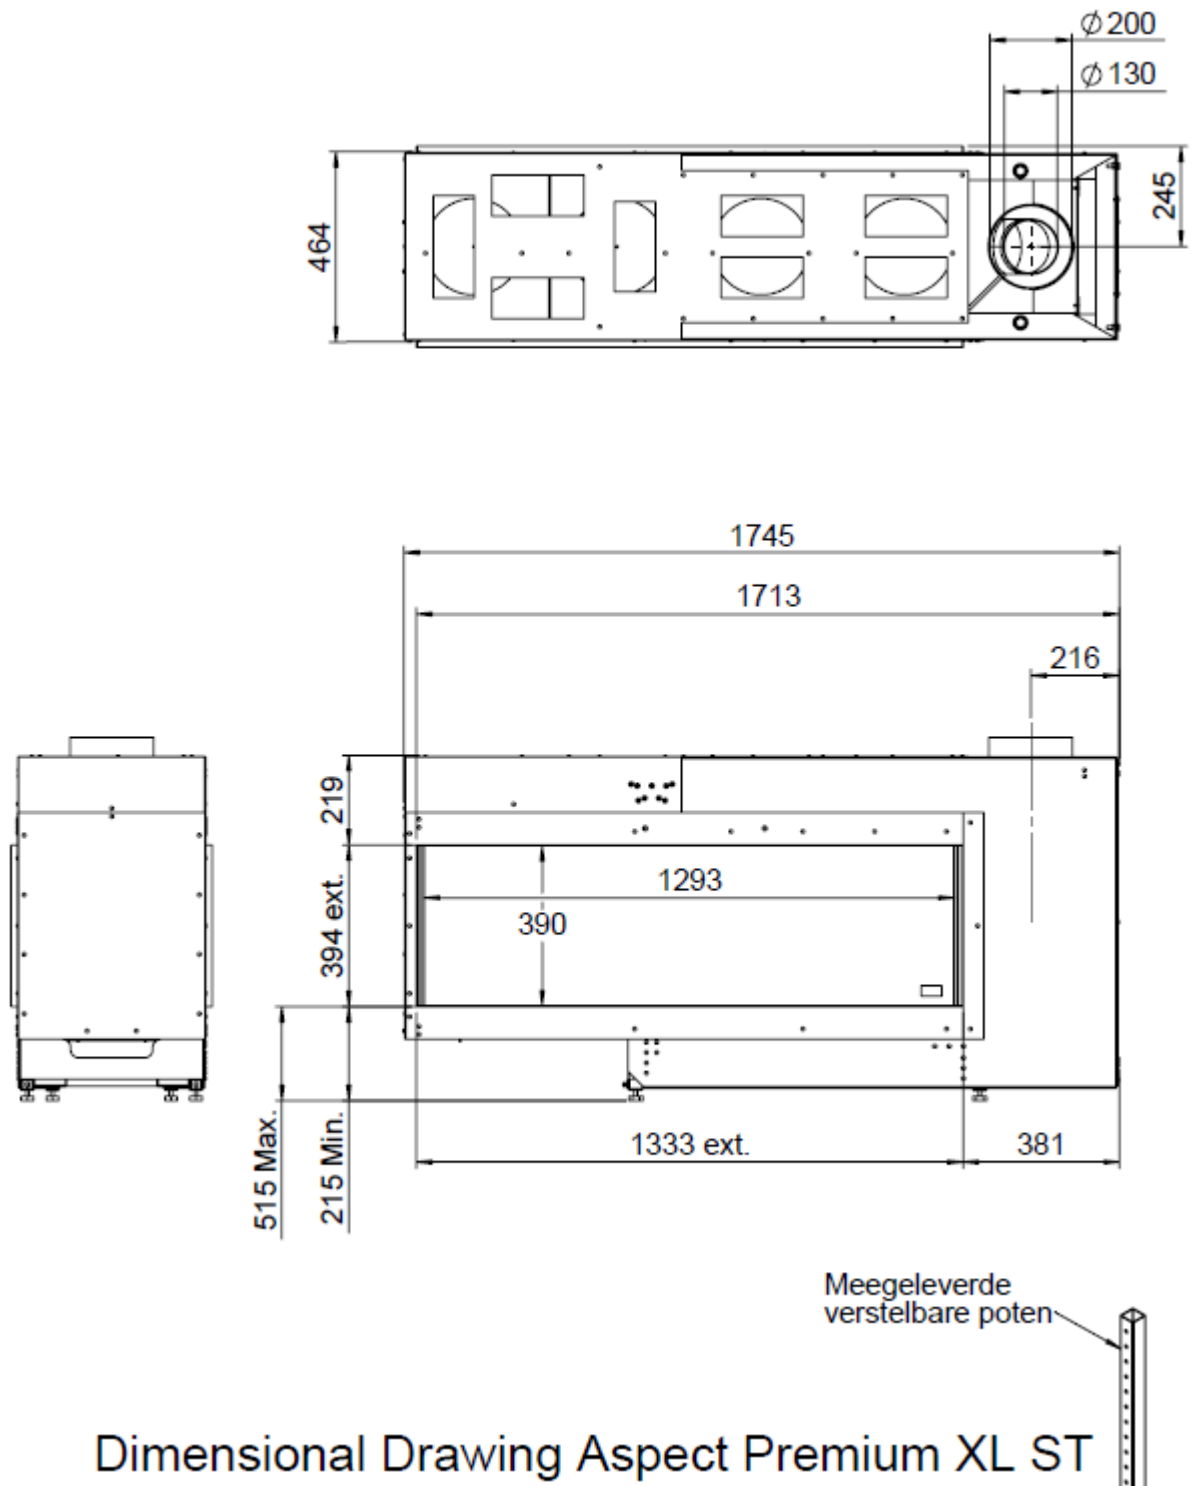

HUIS & HAARD

haarden & kachels

Dimensional Drawing Aspect Premium XL ST