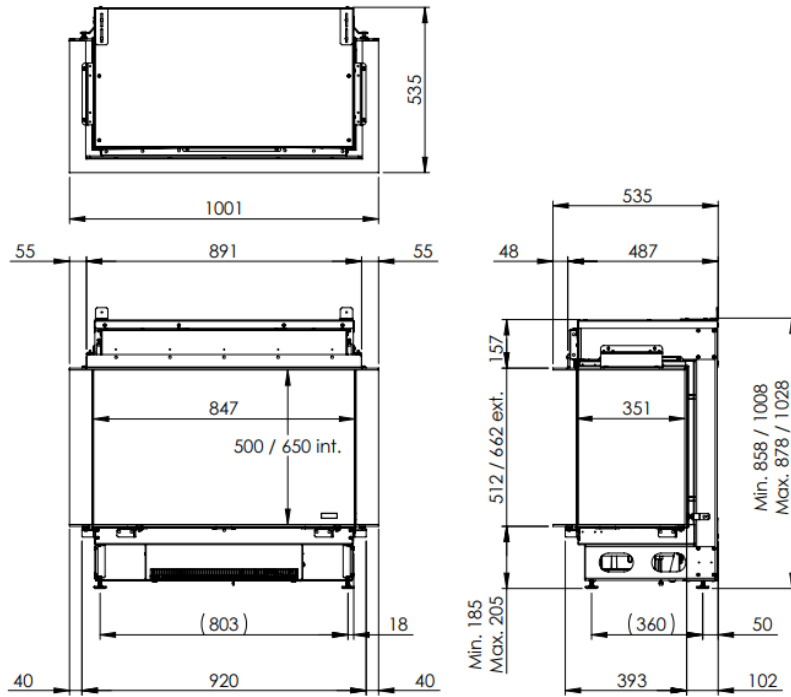

HUIS & HAARD

haarden & kachels

Dimensional Drawing e-MatriX 800/500 III + e-MatriX 800/650 III (MKII)