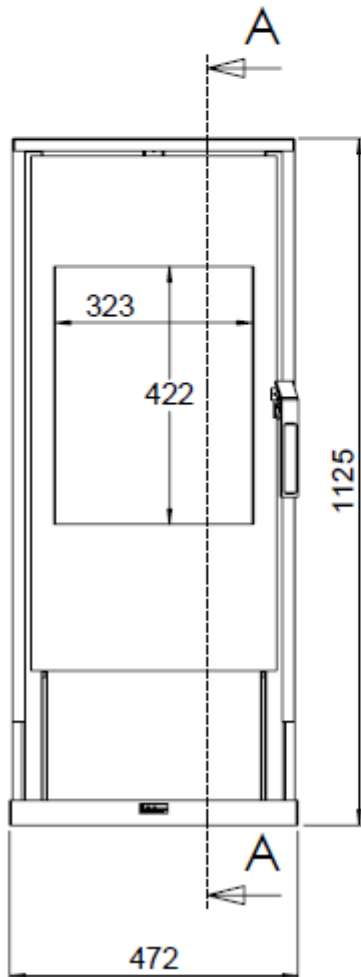

**HUIS & HAARD**  
haarden & kachels

A-A

Dimensional drawing gas connection Vaska Ib GV60