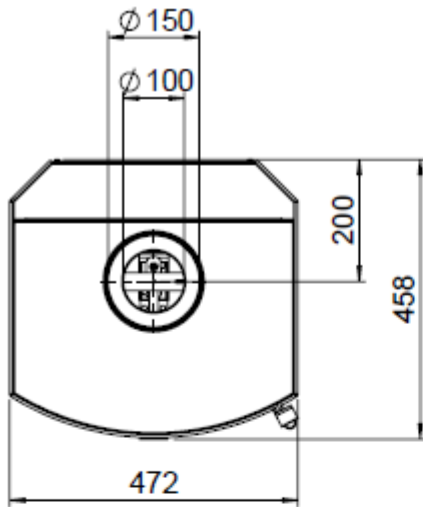

**HUIS & HAARD**  
haarden & kachels

A-A

Dimensional drawing gas connection Vaska Ib GV60