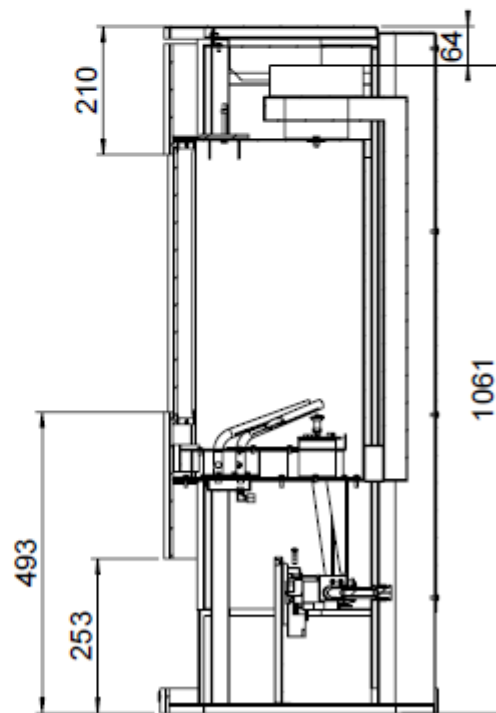

**HUIS & HAARD**  
haarden & kachels

A-A

Dimensional drawing gas connection Vaska Ib GV60