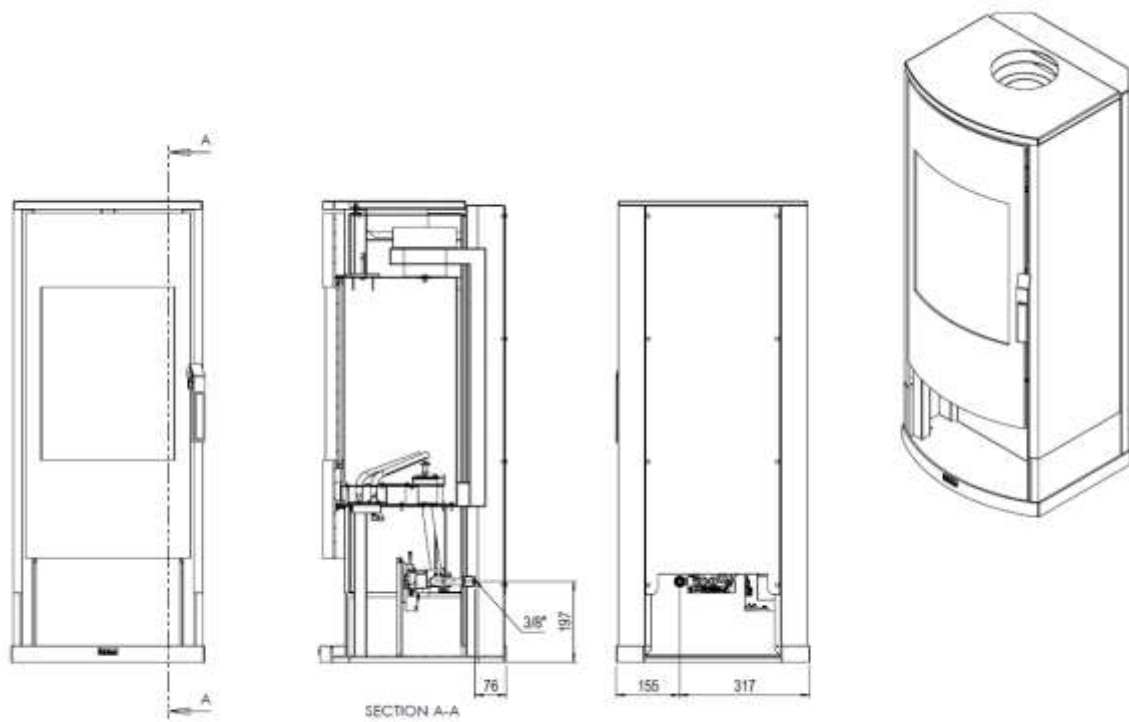

**HUIS & HAARD**  
haarden & kachels

A-A

Dimensional drawing gas connection Vaska Ib GV60