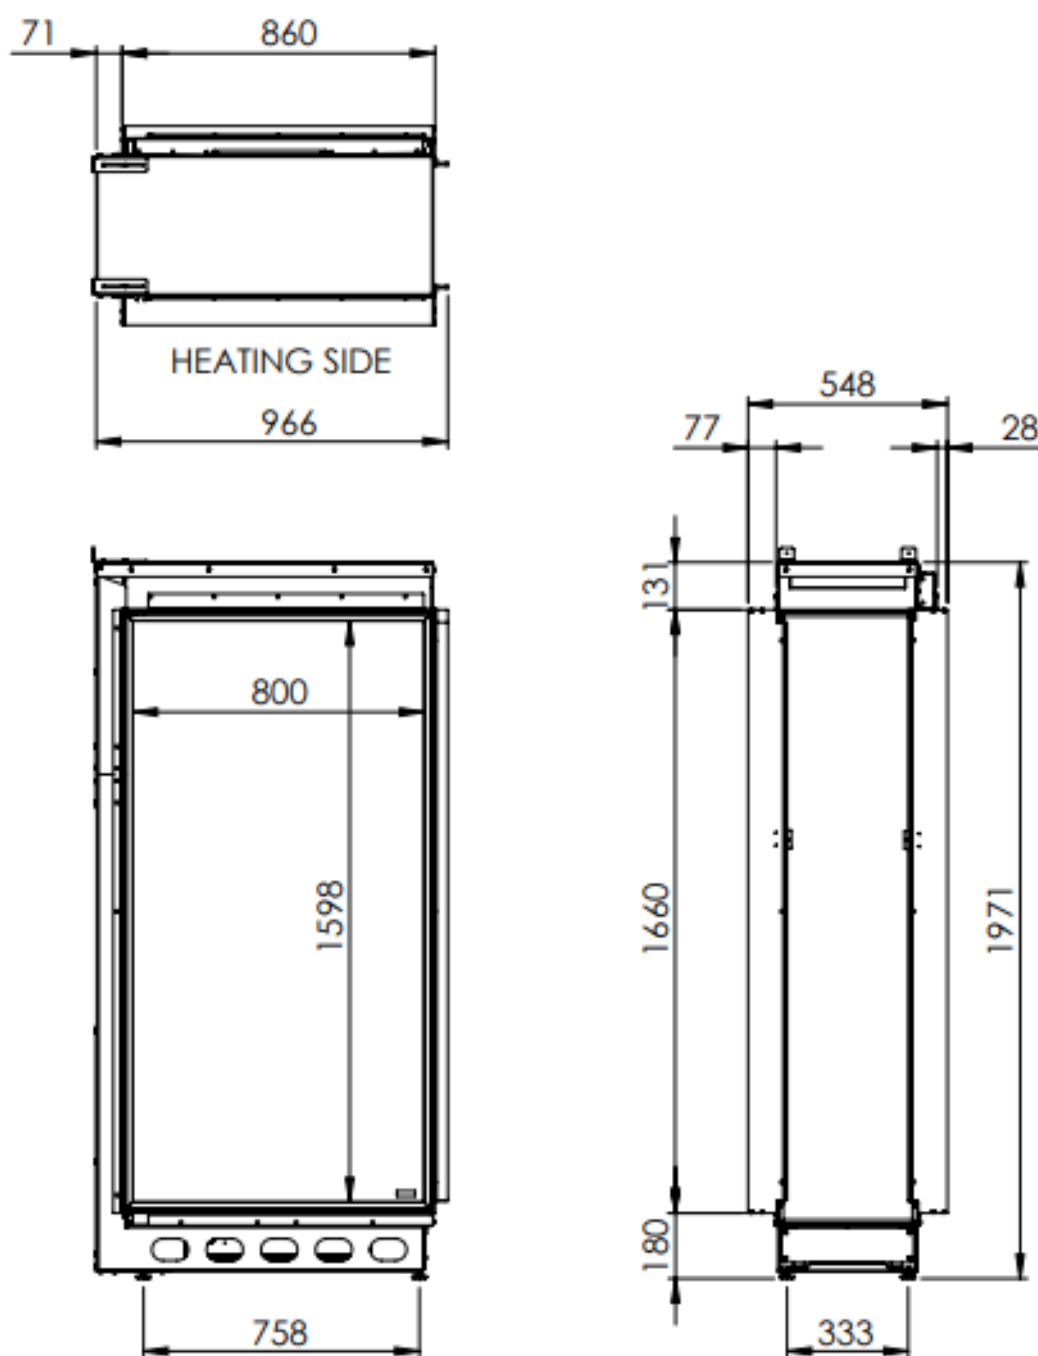

**HUIS & HAARD**

haarden & kachels

Dimensional Drawing e-Matrix 800/1600 ST