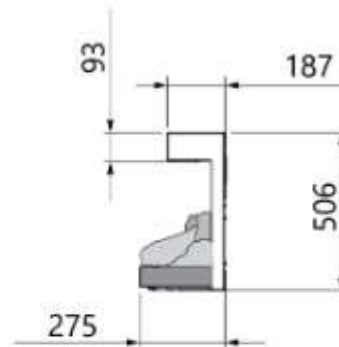

**HUIS & HAARD**

haarden & kachels

**KALFIRE**  
FIREPLACES

**E** SERIES

Dimensional drawing  
Kalfire E-65"

Front view

Side view

Top view

Rear view