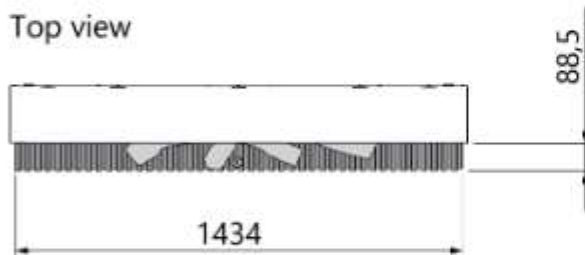

**HUIS & HAARD**

haarden & kachels

**KALFIRE**  
FIREPLACES

**E** SERIES

Dimensional drawing  
Kalfire E-65"

Front view

Side view

Top view

Rear view