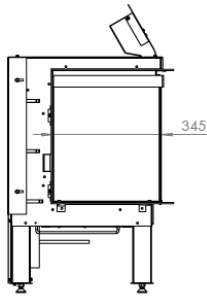

HUIS & HAARD

haarden & kachels

Config: 3-zijdig

ISO 2768-mK	Treatment:					
Third Angle Projection ISO 128-Method A	Material:					
	Mass (Kg): 142.23	Date: 5-4-2022	Author: RS	Scale: 1:10	Pages: 2/4	Dimensions: mm
Description:						
KALFIRE FIREPLACES			E-ONE 130 3S ASSY			Revision: Frame_size:
			Document Number: KF02931			01 A3
All rights reserved. Copyrighted / Reprints prohibited. Kal-fire BV						State : In Progress