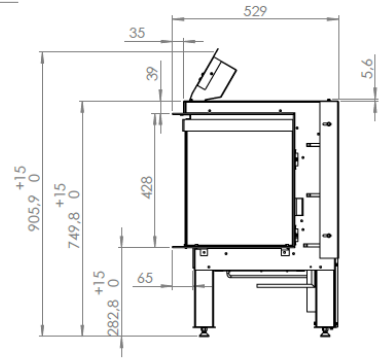

HUIS & HAARD

haarden & kachels

Config: 3-zijdig

ISO 2768-mK	Treatment:					
Third Angle Projection ISO 128-Method A	Material:					
	Mass (Kg): 142.23	Date: 5-4-2022	Author: RS	Scale: 1:10	Pages: 2/4	Dimensions: mm
Description:						
KALFIRE FIREPLACES			E-ONE 130 3S ASSY			Revision: Frame_size:
			Document Number: KF02931			01 A3
All rights reserved. Copyrighted / Reprints prohibited. Kal-fire BV						State : In Progress