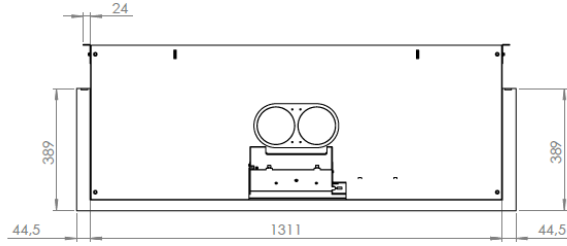

HUIS & HAARD

haarden & kachels

Config: 3-zijdig

ISO 2768-mK	Treatment:					
Third Angle Projection ISO 128-Method A	Material:					
	Mass (Kg): 142.23	Date: 5-4-2022	Author: RS	Scale: 1:10	Pages: 2/4	Dimensions: mm
Description:						
KALFIRE FIREPLACES			E-ONE 130 3S ASSY			Revision: Frame_size:
			Document Number: KF02931			01 A3
All rights reserved. Copyrighted / Reprints prohibited. Kal-fire BV						State : In Progress