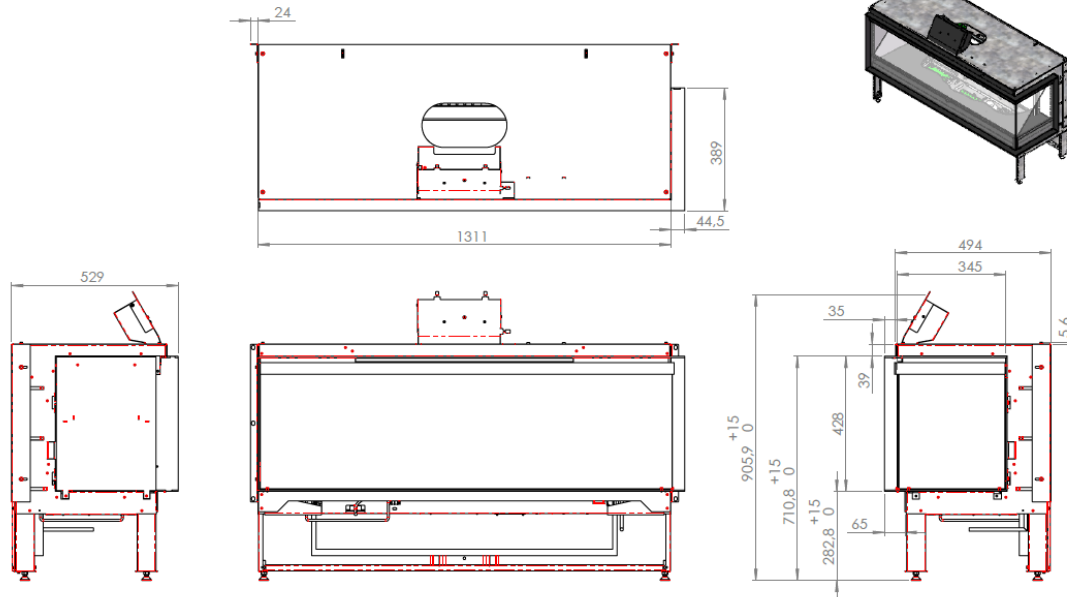

HUIS & HAARD

haarden & kachels

Config: corner left

ISO 2768-mK	Treatment:						
Third Angle Projection ISO 128-Method A	Material:						
	Mass (Kg):	Date:	Author:	Scale:	Page:	Dimensions:	
	137.64	5-4-2022	RS	1:10	1/4	mm	
KALFIRE FIREPLACES	Description:					Revision:	Frame_size:
	E-ONE 130 3S ASSY					01	A3
	Document Number:					State : In Progress	
	KF02931						
All rights reserved. Copyright / Reprints prohibited. Kal-fire BV							

Config: corner right

ISO 2768-mK	Treatment:						
Third Angle Projection ISO 128-Method A	Material:						
	Mass (Kg):	Date:	Author:	Scale:	Page:	Dimensions:	
	131.56	5-4-2022	RS	1:10	3/4	mm	
KALFIRE FIREPLACES	Description:					Revision:	Size:
	E-ONE 130 3S ASSY					00	A3
	Document Number:					State : In Progress	
	KF02931						
All rights reserved. Copyright / Reprints prohibited. Kal-fire BV							