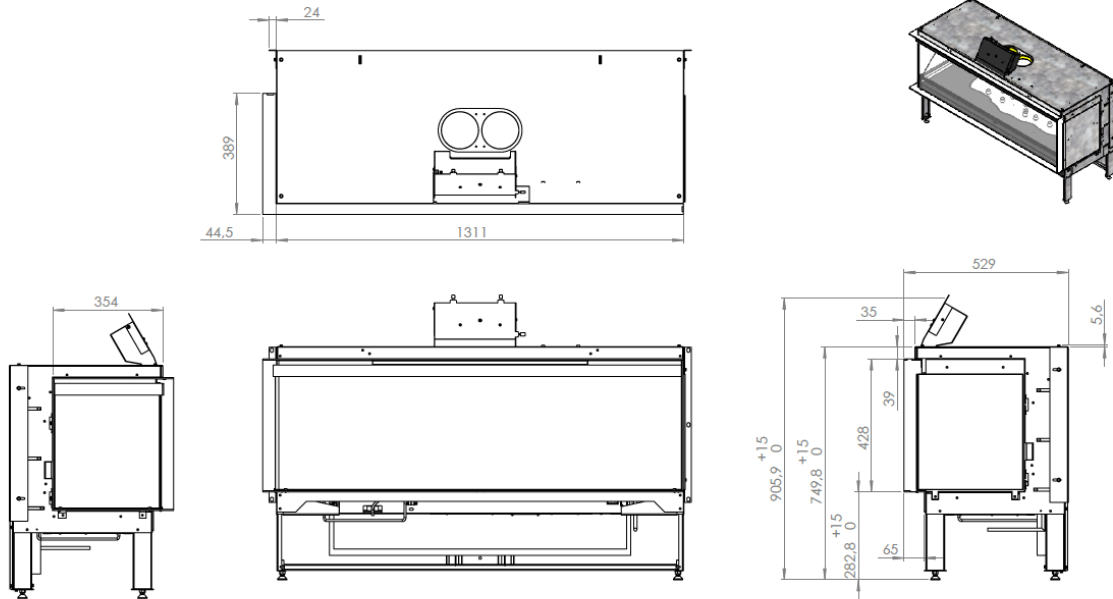

HUIS & HAARD

haarden & kachels

Config: corner left

ISO 2768-mK	Treatment:						
Third Angle Projection ISO 128-Method A	Material:						
	Mass (Kg):	Date:	Author:	Scale:	Page:	Dimensions:	
	137.64	5-4-2022	RS	1:10	1/4	mm	
KALFIRE FIREPLACES	Description:					Revision:	Frame_size:
	E-ONE 130 3S ASSY					01	A3
	Document Number:					State : In Progress	
	KF02931						
All rights reserved. Copyright / Reprints prohibited. Kal-fire BV							

Config: corner right

ISO 2768-mK	Treatment:						
Third Angle Projection ISO 128-Method A	Material:						
	Mass (Kg):	Date:	Author:	Scale:	Page:	Dimensions:	
	131.56	5-4-2022	RS	1:10	3/4	mm	
KALFIRE FIREPLACES	Description:					Revision:	Size:
	E-ONE 130 3S ASSY					00	A3
	Document Number:					State : In Progress	
	KF02931						
All rights reserved. Copyright / Reprints prohibited. Kal-fire BV							