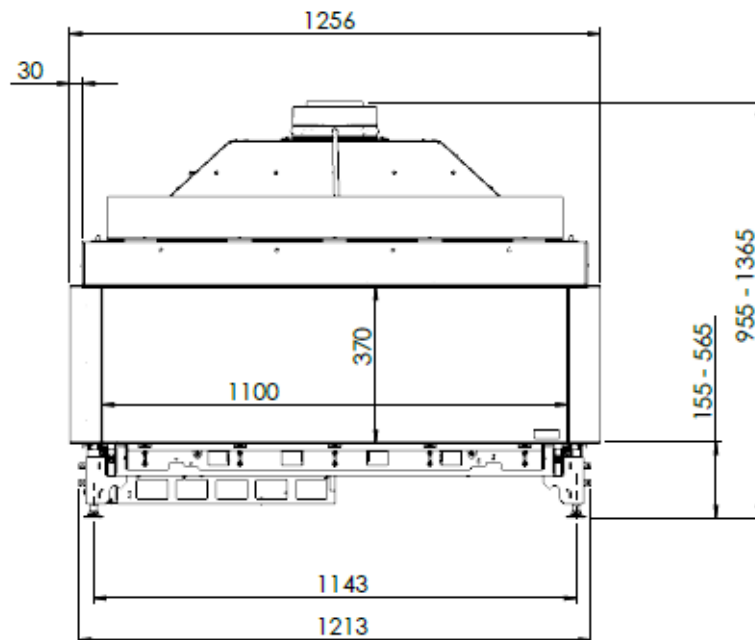

**HUIS & HAARD**

haarden & kachels

**KALFIRE**  
FIREPLACES

G110-37S

All dimensions in mm. Modifications under reserve.

21-7-2016 sheet 1 / 3

© All rights reserved. This drawing is sole property of Kal-fire. No part of this drawing may be reproduced, or published, in any form or in any way without prior written permission from Kal-fire.

All dimensions in mm. Modifications under reserve.

21-7-2016 sheet 2 / 3

© All rights reserved. This drawing is sole property of Kal-fire. No part of this drawing may be reproduced, or published, in any form or in any way without prior written permission from Kal-fire.