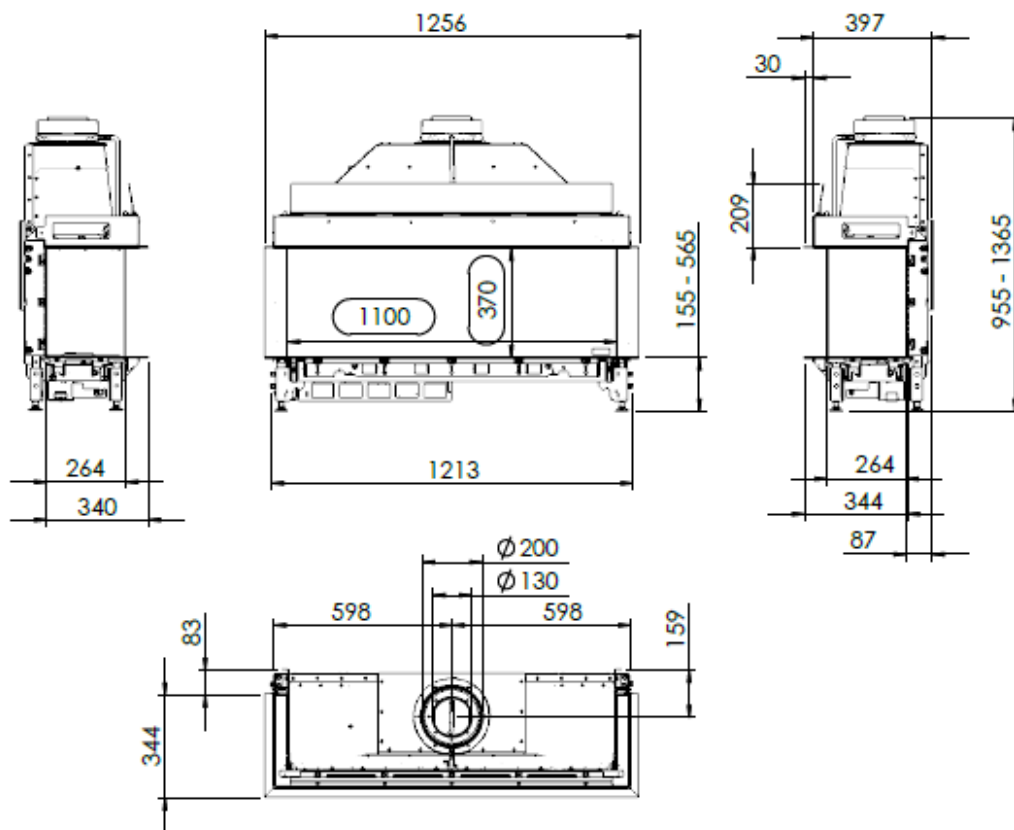

**HUIS & HAARD**

haarden & kachels

**KALFIRE**  
FIREPLACES

G110-37S

All dimensions in mm. Modifications under reserve.

21-7-2016 sheet 1 / 3

© All rights reserved. This drawing is sole property of Kal-fire. No part of this drawing may be reproduced, or published, in any form or in any way without prior written permission from Kal-fire.

All dimensions in mm. Modifications under reserve.

21-7-2016 sheet 2 / 3

© All rights reserved. This drawing is sole property of Kal-fire. No part of this drawing may be reproduced, or published, in any form or in any way without prior written permission from Kal-fire.

All dimensions in mm. Modifications under reserve.

21-7-2016 sheet 3 / 3

© All rights reserved. This drawing is sole property of Kal-fire. No part of this drawing may be reproduced, or published, in any form or in any way without prior written permission from Kal-fire.