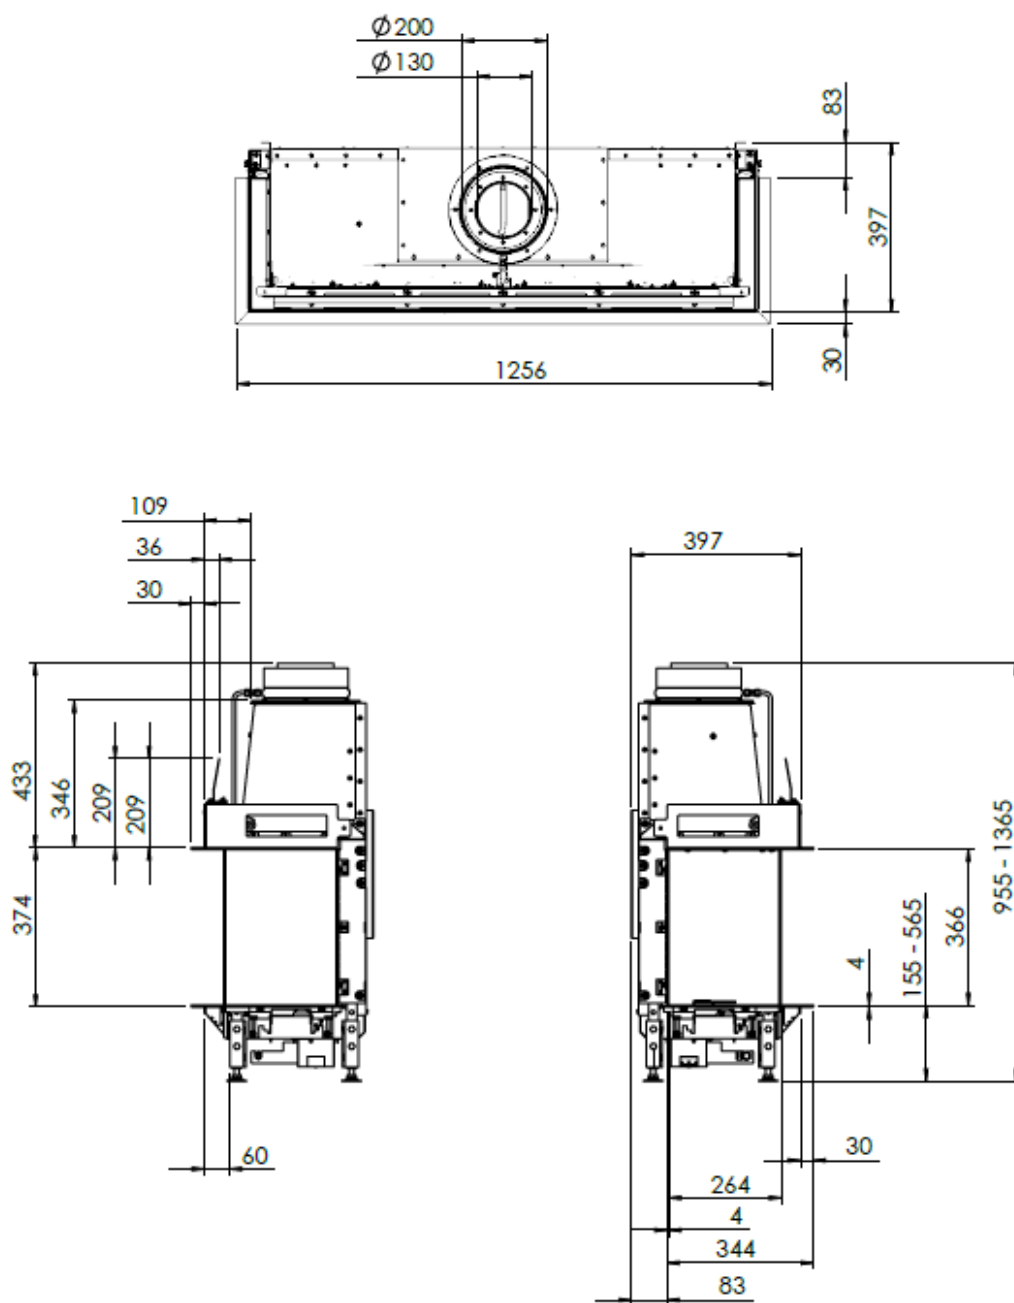

**HUIS & HAARD**

haarden & kachels

**KALFIRE**  
FIREPLACES

G110-37S

All dimensions in mm. Modifications under reserve.

21-7-2016 sheet 1 / 3

© All rights reserved. This drawing is sole property of Kal-fire. No part of this drawing may be reproduced, or published, in any form or in any way without prior written permission from Kal-fire.

All dimensions in mm. Modifications under reserve.

21-7-2016 sheet 2 / 3

© All rights reserved. This drawing is sole property of Kal-fire. No part of this drawing may be reproduced, or published, in any form or in any way without prior written permission from Kal-fire.

All dimensions in mm. Modifications under reserve.

21-7-2016 sheet 3 / 3

© All rights reserved. This drawing is sole property of Kal-fire. No part of this drawing may be reproduced, or published, in any form or in any way without prior written permission from Kal-fire.