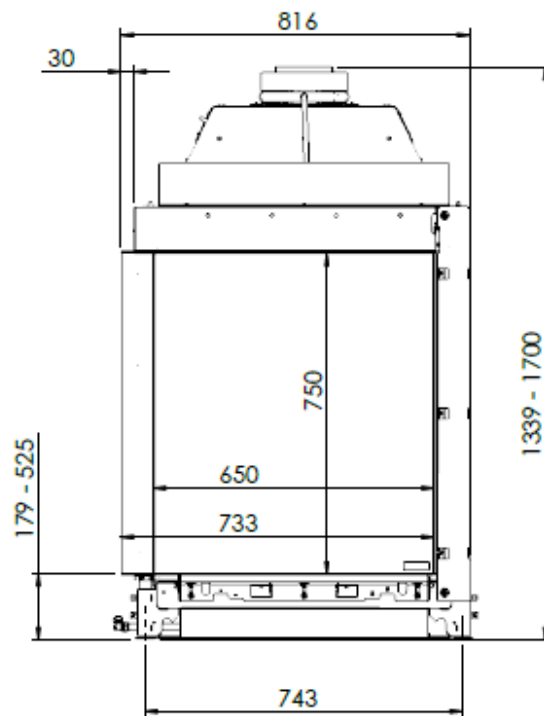

HUIS & HAARD

haarden & kachels

KALFIRE
FIREPLACES

GP65-75CL

All dimensions in mm. Modifications under reserve.

21-7-2016 sheet 1 / 3

© All rights reserved. This drawing is sole property of Kal-fire. No part of this drawing may be reproduced, or published, in any form or in any way without prior written permission from Kal-fire.

KALFIRE

FIREPLACES

GP65/75CL

All dimensions in mm. Modifications under reserve.

21-7-2016 sheet 2 / 3

© All rights reserved. This drawing is sole property of Kal-fire. No part of this drawing may be reproduced, or published, in any form or in any way without prior written permission from Kal-fire.

All dimensions in mm. Modifications under reserve.

21-7-2016 sheet 3 / 3

© All rights reserved. This drawing is sole property of Kal-fire. No part of this drawing may be reproduced, or published, in any form or in any way without prior written permission from Kal-fire.