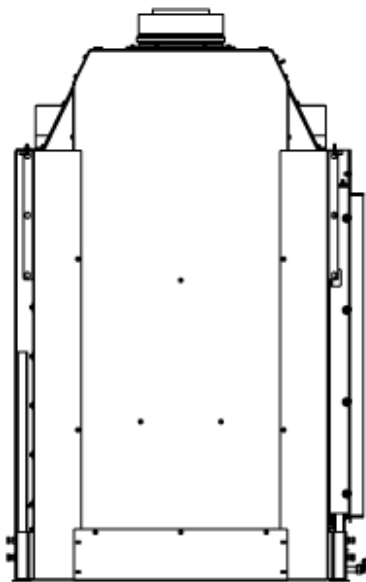

HUIS & HAARD

haarden & kachels

KALFIRE
FIREPLACES

GP65-75CL

All dimensions in mm. Modifications under reserve.

21-7-2016 sheet 1 / 3

© All rights reserved. This drawing is sole property of Kal-fire. No part of this drawing may be reproduced, or published, in any form or in any way without prior written permission from Kal-fire.

KALFIRE

FIREPLACES

GP65/75CL

All dimensions in mm. Modifications under reserve.

21-7-2016 sheet 2 / 3

© All rights reserved. This drawing is sole property of Kal-fire. No part of this drawing may be reproduced, or published, in any form or in any way without prior written permission from Kal-fire.