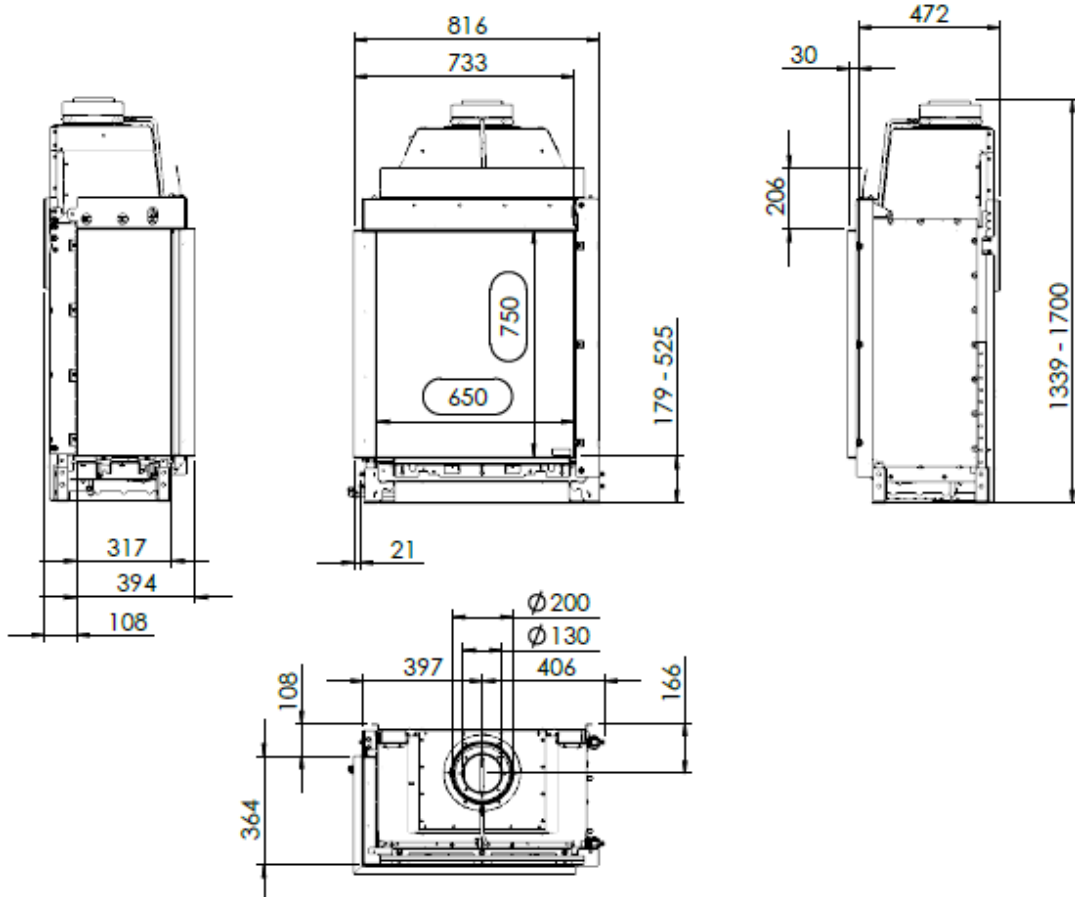

HUIS & HAARD

haarden & kachels

KALFIRE
FIREPLACES

GP65-75CL

All dimensions in mm. Modifications under reserve.

21-7-2016 sheet 1 / 3

© All rights reserved. This drawing is sole property of Kal-fire. No part of this drawing may be reproduced, or published, in any form or in any way without prior written permission from Kal-fire.

KALFIRE

FIREPLACES

GP65/75CL

All dimensions in mm. Modifications under reserve.

21-7-2016 sheet 2 / 3

© All rights reserved. This drawing is sole property of Kal-fire. No part of this drawing may be reproduced, or published, in any form or in any way without prior written permission from Kal-fire.

All dimensions in mm. Modifications under reserve.

21-7-2016 sheet 3 / 3

© All rights reserved. This drawing is sole property of Kal-fire. No part of this drawing may be reproduced, or published, in any form or in any way without prior written permission from Kal-fire.