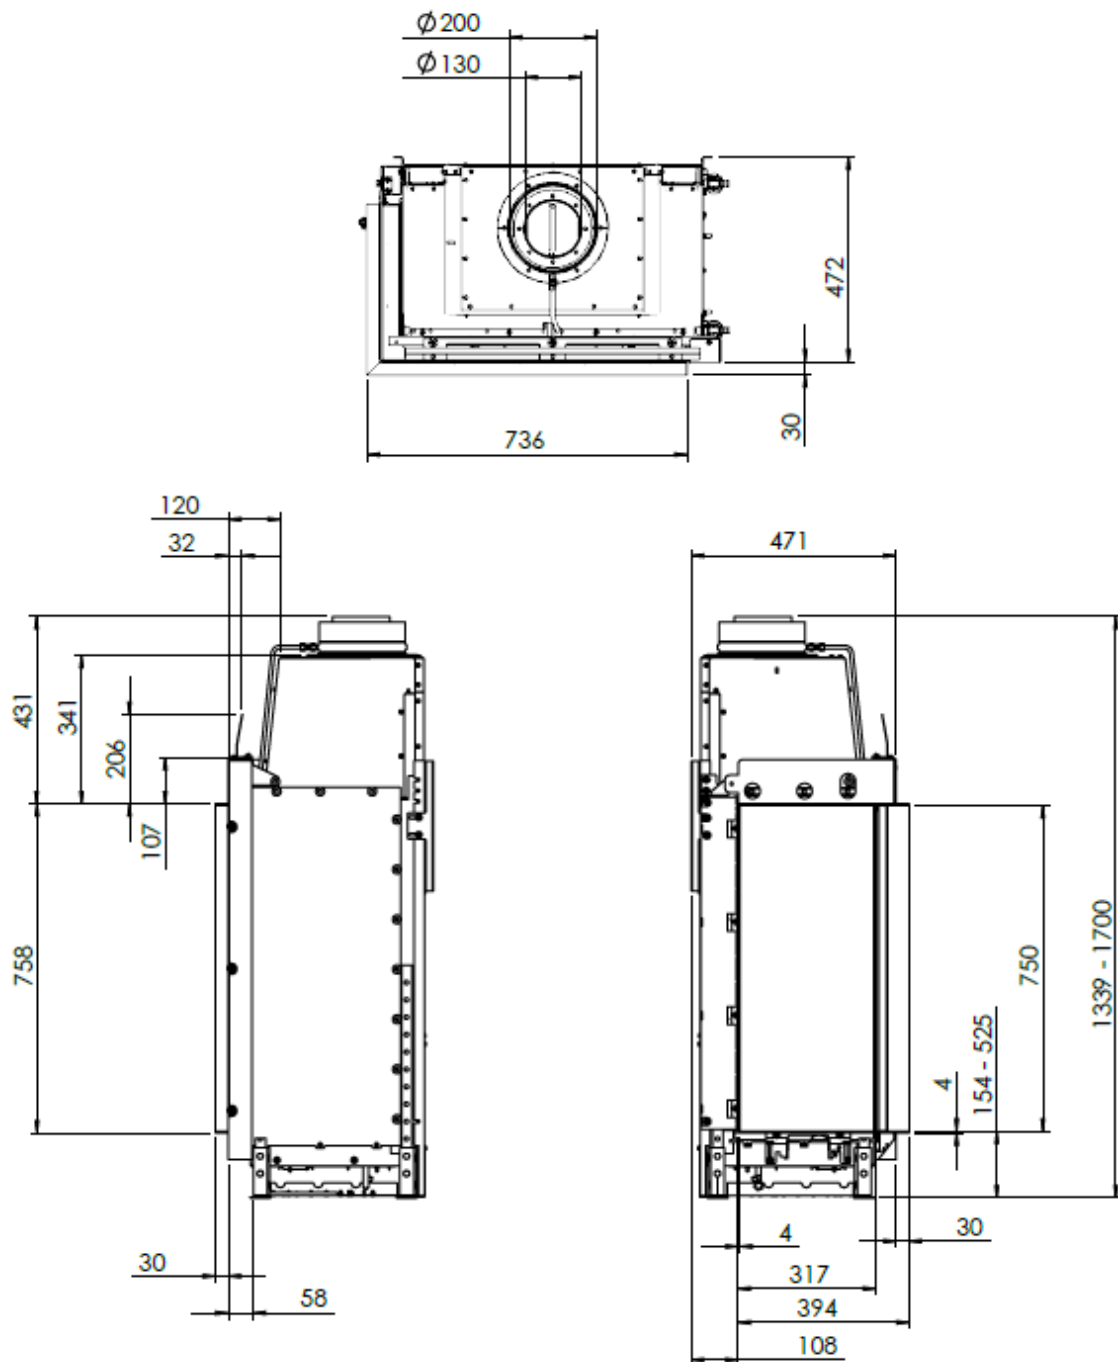

KALFIRE

FIREPLACES

GP65/75CL

All dimensions in mm. Modifications under reserve.

21-7-2016 sheet 2 / 3

© All rights reserved. This drawing is sole property of Kal-fire. No part of this drawing may be reproduced, or published, in any form or in any way without prior written permission from Kal-fire.

All dimensions in mm. Modifications under reserve.

21-7-2016 sheet 3 / 3

© All rights reserved. This drawing is sole property of Kal-fire. No part of this drawing may be reproduced, or published, in any form or in any way without prior written permission from Kal-fire.