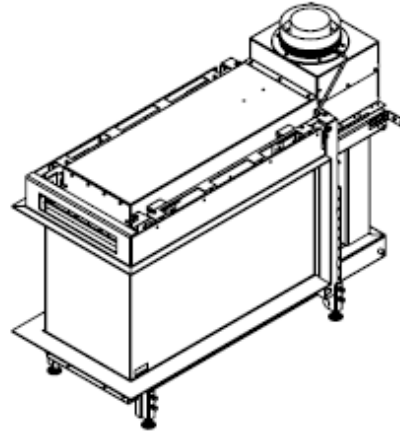

HUIS&HAARD

haarden & kachels

KALFIRE
FIREPLACES

GP85-50R

All dimensions in mm. Modifications under reserve.

14-8-2016 sheet 1 / 1

© All rights reserved. This drawing is sole property of Kal-fire. No part of this drawing may be reproduced, or published, in any form or in any way without prior written permission from Kal-fire.