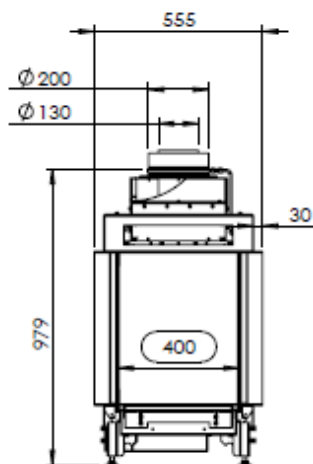

HUIS&HAARD

haarden & kachels

KALFIRE
FIREPLACES

GP85-50R

All dimensions in mm. Modifications under reserve.

14-8-2016 sheet 1 / 1

© All rights reserved. This drawing is sole property of Kal-fire. No part of this drawing may be reproduced, or published, in any form or in any way without prior written permission from Kal-fire.