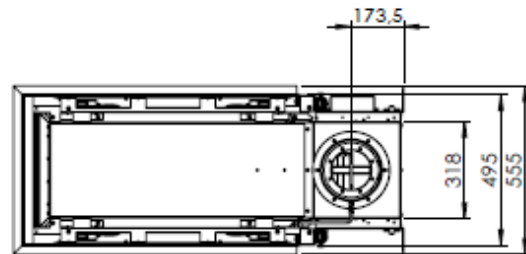

HUIS&HAARD

haarden & kachels

KALFIRE
FIREPLACES

GP85-50R

All dimensions in mm. Modifications under reserve.

14-8-2016 sheet 1 / 1

© All rights reserved. This drawing is sole property of Kal-fire. No part of this drawing may be reproduced, or published, in any form or in any way without prior written permission from Kal-fire.