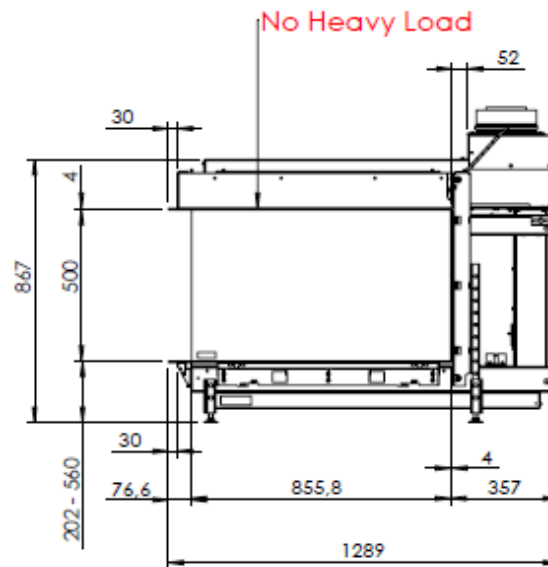

HUIS&HAARD

haarden & kachels

KALFIRE
FIREPLACES

GP85-50R

All dimensions in mm. Modifications under reserve.

14-8-2016 sheet 1 / 1

© All rights reserved. This drawing is sole property of Kal-fire. No part of this drawing may be reproduced, or published, in any form or in any way without prior written permission from Kal-fire.