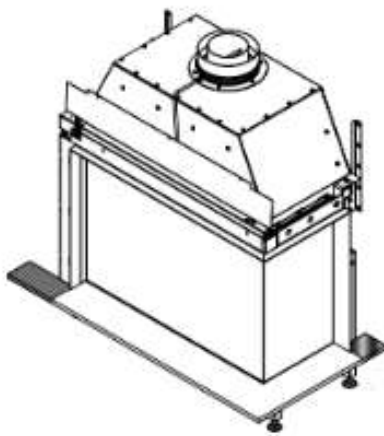

KALFIRE

FIREPLACES

Gi 080CR

	4mm Trim	8mm Trim
A(mm)	35	35
C(mm)	326,5	330,5
D(mm)	815	819
E(mm)	50	50