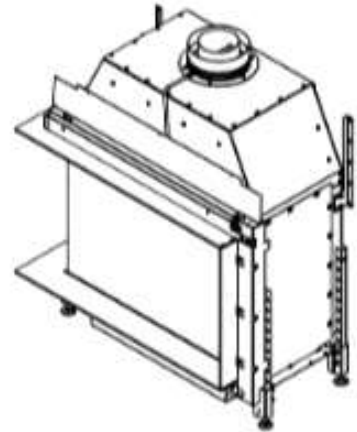

KALFIRE

FIREPLACES

Gi 080CL
Mounting trim 7cm (8mm)