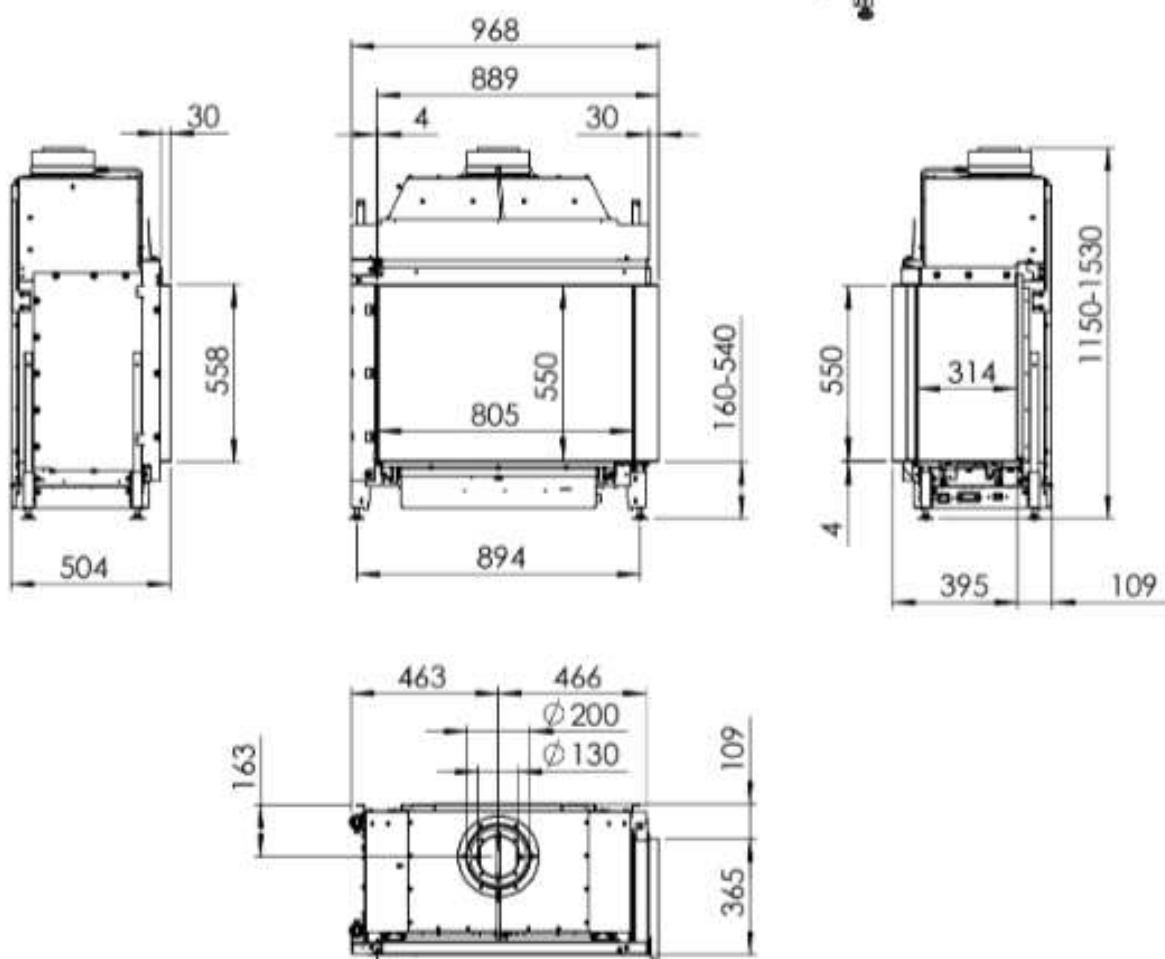

KALFIRE

FIREPLACES

Gi 080CR
Mounting trim 3cm (4mm)