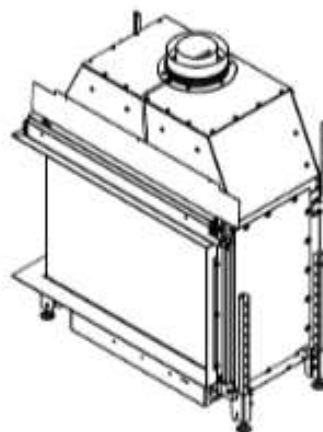

# KALFIRE

FIREPLACES

Gi 080CL  
Mounting trim 3cm (4mm)