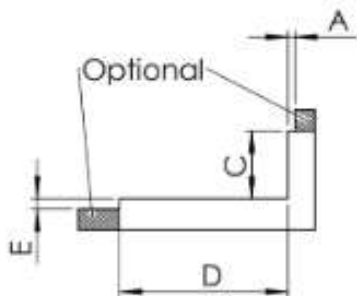

KALFIRE

FIREPLACES

Gi 080CR

	4mm Trim	8mm Trim
A(mm)	35	35
C(mm)	326,5	330,5
D(mm)	815	819
E(mm)	50	50