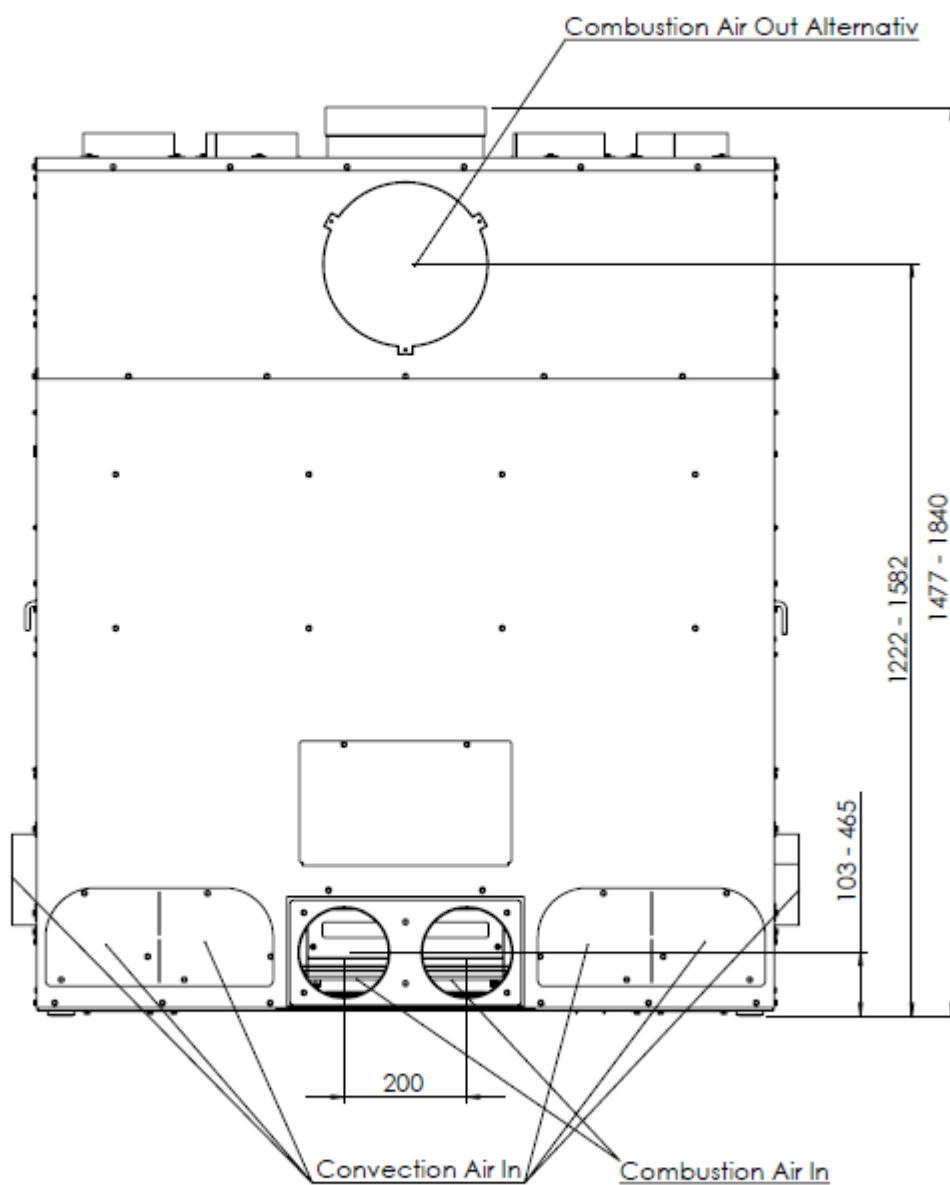

All dimensions in mm. Modifications under reserve.

8-8-2016 sheet 3 / 5

© All rights reserved. This drawing is sole property of Kal-fire. No part of this drawing may be reproduced, or published, in any form or in any way without prior written permission from Kal-fire.

# KALFIRE

FIREPLACES

W105-47F

All dimensions in mm. Modifications under reserve.

8-8-2016 sheet 4 / 5

© All rights reserved. This drawing is sole property of Kal-fire. No part of this drawing may be reproduced, or published, in any form or in any way without prior written permission from Kal-fire.

All dimensions in mm. Modifications under reserve.

8-8-2016 sheet 5 / 5

© All rights reserved. This drawing is sole property of Kal-fire. No part of this drawing may be reproduced, or published, in any form or in any way without prior written permission from Kal-fire.