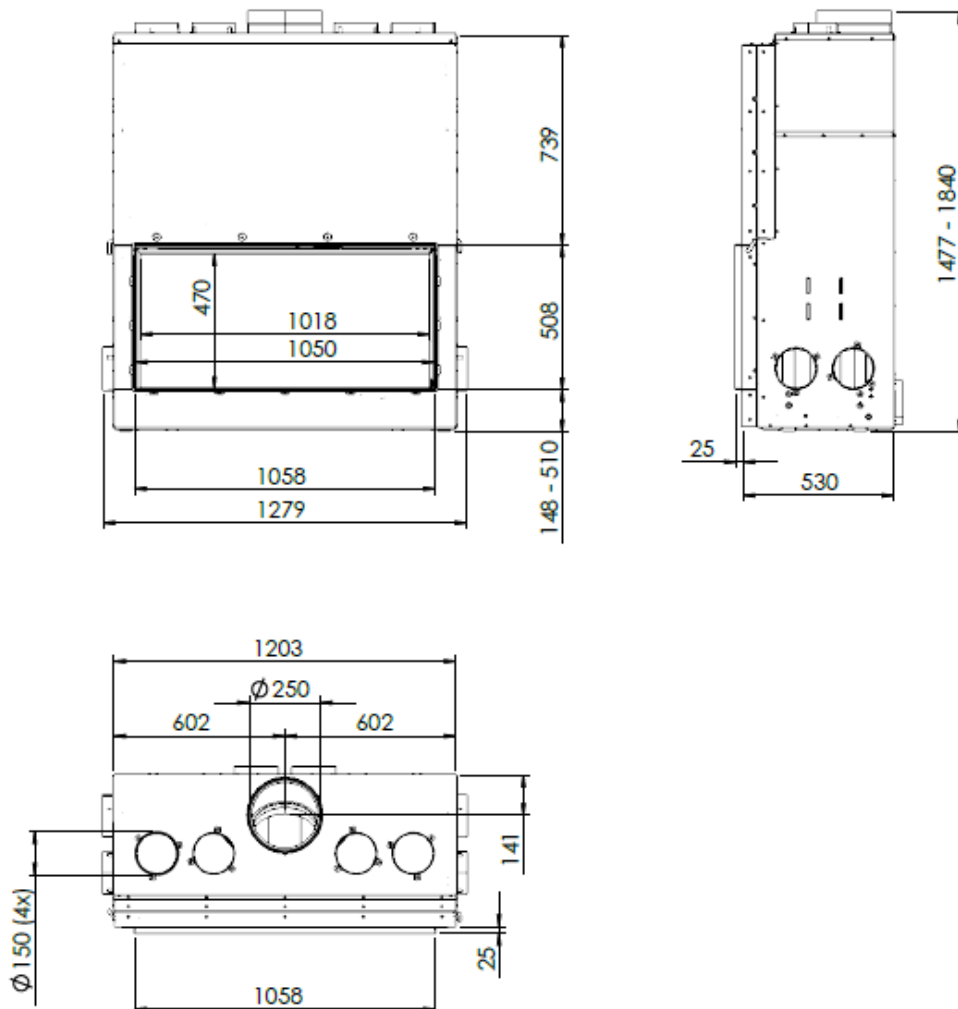

**HUIS & HAARD**

haarden & kachels

**KALFIRE**  
FIREPLACES

W105-47F

All dimensions in mm. Modifications under reserve.

8-8-2016 sheet 1 / 5

© All rights reserved. This drawing is sole property of Kal-fire. No part of this drawing may be reproduced, or published, in any form or in any way without prior written permission from Kal-fire.

All dimensions in mm. Modifications under reserve.

8-8-2016 sheet 2 / 5

© All rights reserved. This drawing is sole property of Kal-fire. No part of this drawing may be reproduced, or published, in any form or in any way without prior written permission from Kal-fire.

All dimensions in mm. Modifications under reserve.

8-8-2016 sheet 3 / 5

© All rights reserved. This drawing is sole property of Kal-fire. No part of this drawing may be reproduced, or published, in any form or in any way without prior written permission from Kal-fire.