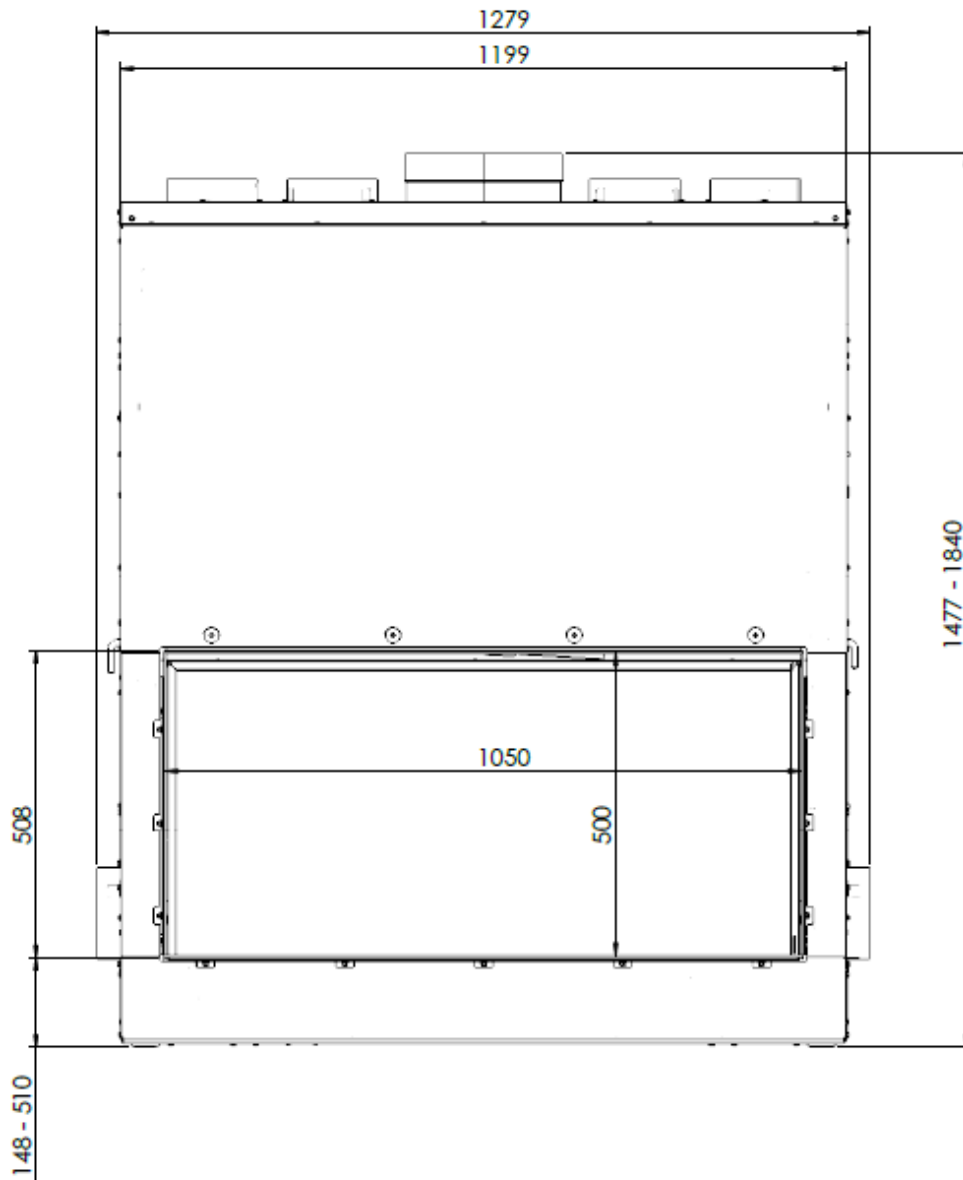

**HUIS & HAARD**

haarden & kachels

**KALFIRE**  
FIREPLACES

W105-47F

All dimensions in mm. Modifications under reserve.

8-8-2016 sheet 1 / 5

© All rights reserved. This drawing is sole property of Kal-fire. No part of this drawing may be reproduced, or published, in any form or in any way without prior written permission from Kal-fire.

All dimensions in mm. Modifications under reserve.

8-8-2016 sheet 2 / 5

© All rights reserved. This drawing is sole property of Kal-fire. No part of this drawing may be reproduced, or published, in any form or in any way without prior written permission from Kal-fire.