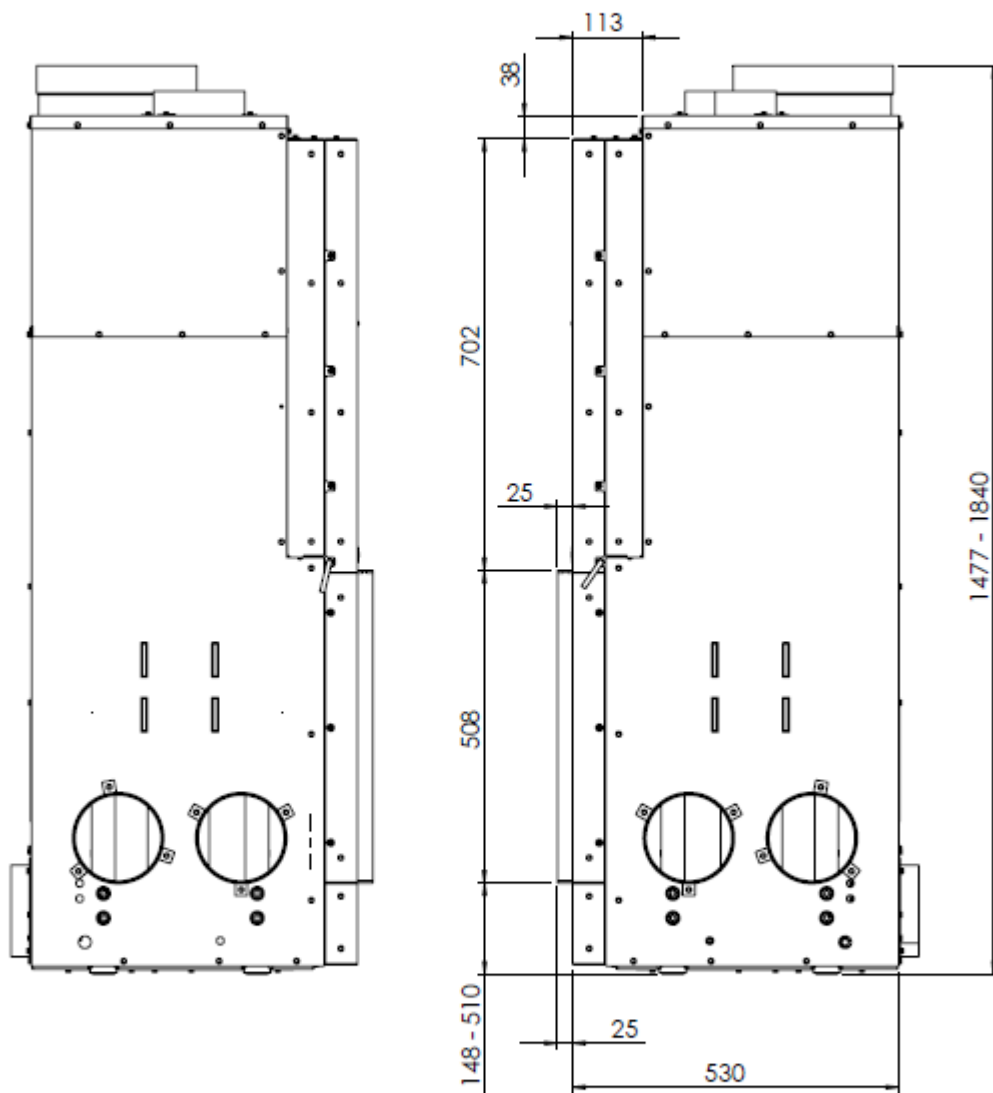

**HUIS & HAARD**

haarden & kachels

**KALFIRE**  
FIREPLACES

W105-47F

All dimensions in mm. Modifications under reserve.

8-8-2016 sheet 1 / 5

© All rights reserved. This drawing is sole property of Kal-fire. No part of this drawing may be reproduced, or published, in any form or in any way without prior written permission from Kal-fire.

All dimensions in mm. Modifications under reserve.

8-8-2016 sheet 2 / 5

© All rights reserved. This drawing is sole property of Kal-fire. No part of this drawing may be reproduced, or published, in any form or in any way without prior written permission from Kal-fire.

All dimensions in mm. Modifications under reserve.

8-8-2016 sheet 3 / 5

© All rights reserved. This drawing is sole property of Kal-fire. No part of this drawing may be reproduced, or published, in any form or in any way without prior written permission from Kal-fire.