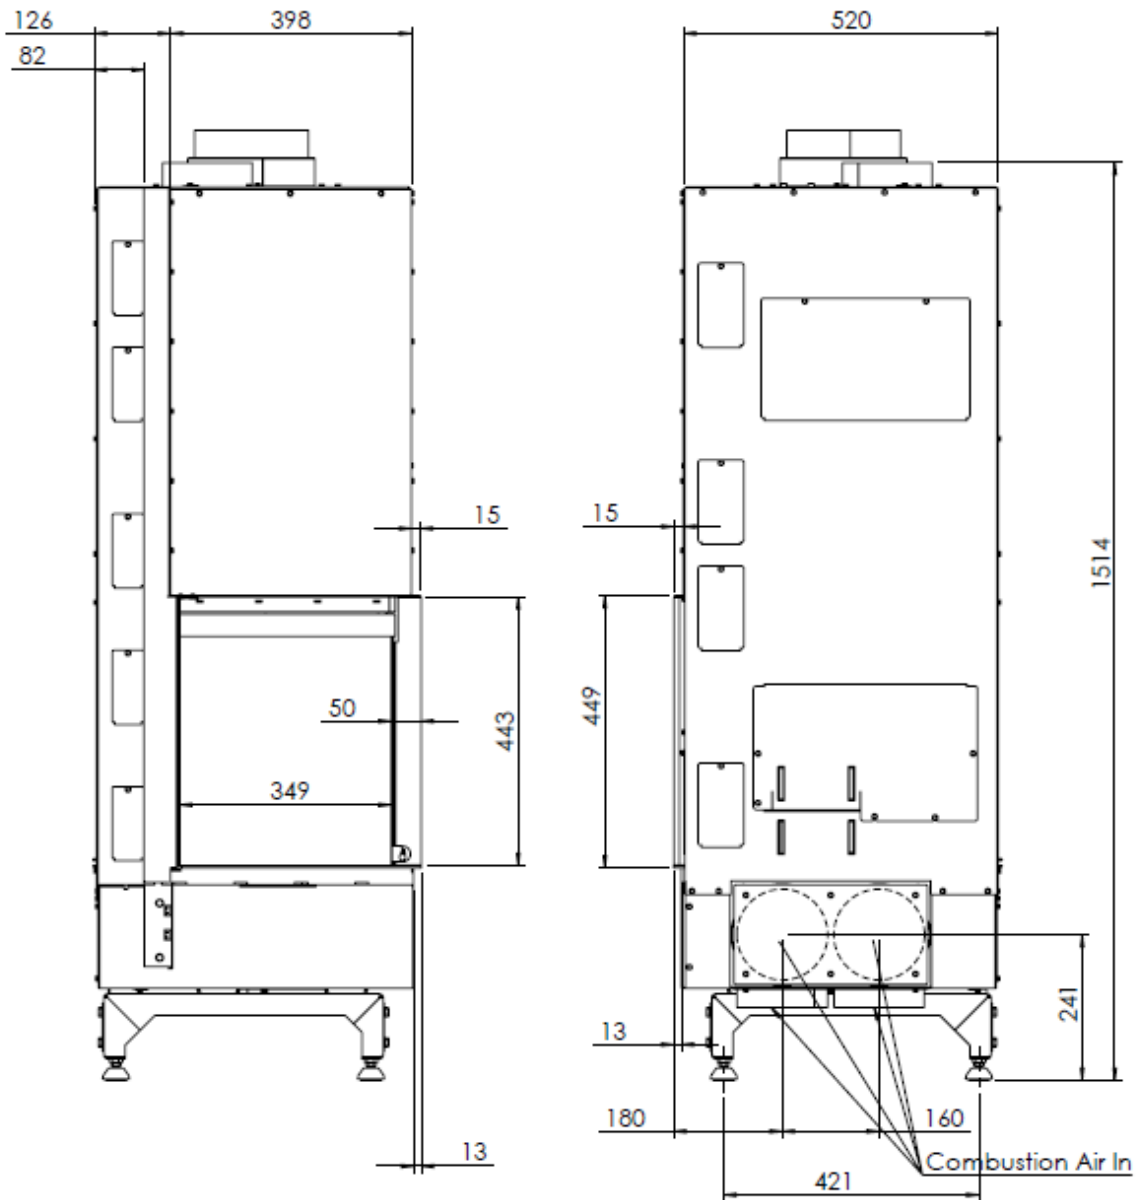

HUIS & HAARD

haarden & kachels

KALFIRE
FIREPLACES

W65-38CL

All dimensions in mm. Modifications under reserve.

21-4-2017 sheet 1 / 5

© All rights reserved. This drawing is sole property of Kal-fire. No part of this drawing may be reproduced, or published, in any form or in any way without prior written permission from Kal-fire.

All dimensions in mm. Modifications under reserve.

21-4-2017 sheet 2 / 5

© All rights reserved. This drawing is sole property of Kal-fire. No part of this drawing may be reproduced, or published, in any form or in any way without prior written permission from Kal-fire.

KALFIRE

FIREPLACES

W65-38CL

All dimensions in mm. Modifications under reserve.

21-4-2017 sheet 3 / 5

© All rights reserved. This drawing is sole property of Kal-fire. No part of this drawing may be reproduced, or published, in any form or in any way without prior written permission from Kal-fire.