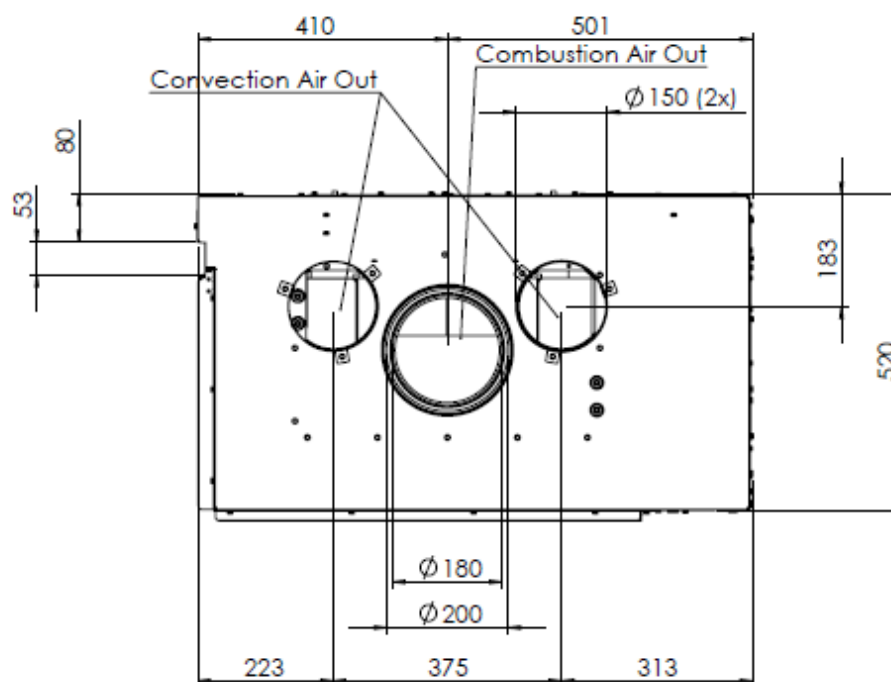

KALFIRE

FIREPLACES

W65-38CL

All dimensions in mm. Modifications under reserve.

21-4-2017 sheet 3 / 5

© All rights reserved. This drawing is sole property of Kal-fire. No part of this drawing may be reproduced, or published, in any form or in any way without prior written permission from Kal-fire.

All dimensions in mm. Modifications under reserve.

21-4-2017 sheet 4 / 5

© All rights reserved. This drawing is sole property of Kal-fire. No part of this drawing may be reproduced, or published, in any form or in any way without prior written permission from Kal-fire.

All dimensions in mm. Modifications under reserve.

21-4-2017 sheet 5 / 5

© All rights reserved. This drawing is sole property of Kal-fire. No part of this drawing may be reproduced, or published, in any form or in any way without prior written permission from Kal-fire.