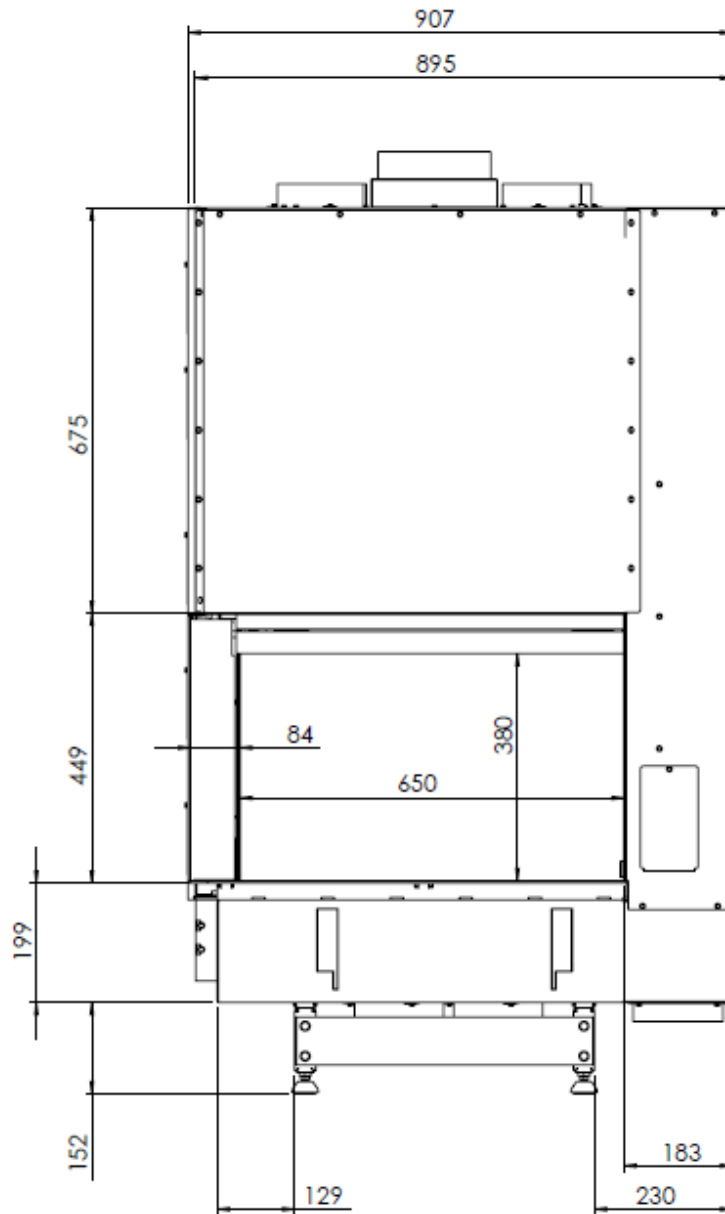

HUIS & HAARD

haarden & kachels

KALFIRE
FIREPLACES

W65-38CL

All dimensions in mm. Modifications under reserve.

21-4-2017 sheet 1 / 5

© All rights reserved. This drawing is sole property of Kal-fire. No part of this drawing may be reproduced, or published, in any form or in any way without prior written permission from Kal-fire.

All dimensions in mm. Modifications under reserve.

21-4-2017 sheet 2 / 5

© All rights reserved. This drawing is sole property of Kal-fire. No part of this drawing may be reproduced, or published, in any form or in any way without prior written permission from Kal-fire.

KALFIRE

FIREPLACES

W65-38CL

All dimensions in mm. Modifications under reserve.

21-4-2017 sheet 3 / 5

© All rights reserved. This drawing is sole property of Kal-fire. No part of this drawing may be reproduced, or published, in any form or in any way without prior written permission from Kal-fire.