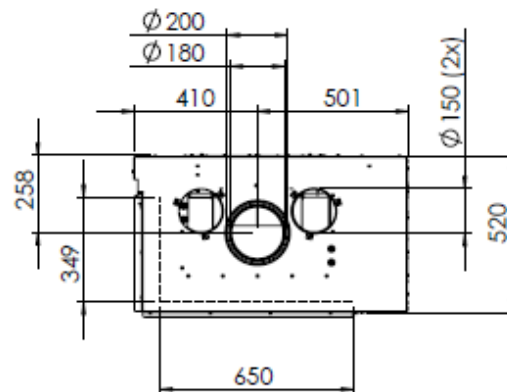

HUIS & HAARD

haarden & kachels

KALFIRE
FIREPLACES

W65-38CL

All dimensions in mm. Modifications under reserve.

21-4-2017 sheet 1 / 5

© All rights reserved. This drawing is sole property of Kal-fire. No part of this drawing may be reproduced, or published, in any form or in any way without prior written permission from Kal-fire.

All dimensions in mm. Modifications under reserve.

21-4-2017 sheet 2 / 5

© All rights reserved. This drawing is sole property of Kal-fire. No part of this drawing may be reproduced, or published, in any form or in any way without prior written permission from Kal-fire.

KALFIRE

FIREPLACES

W65-38CL

All dimensions in mm. Modifications under reserve.

21-4-2017 sheet 3 / 5

© All rights reserved. This drawing is sole property of Kal-fire. No part of this drawing may be reproduced, or published, in any form or in any way without prior written permission from Kal-fire.