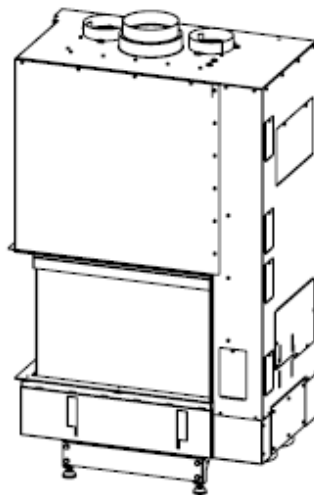

HUIS & HAARD

haarden & kachels

KALFIRE
FIREPLACES

W65-38CL

All dimensions in mm. Modifications under reserve.

21-4-2017 sheet 1 / 5

© All rights reserved. This drawing is sole property of Kal-fire. No part of this drawing may be reproduced, or published, in any form or in any way without prior written permission from Kal-fire.

All dimensions in mm. Modifications under reserve.

21-4-2017 sheet 2 / 5

© All rights reserved. This drawing is sole property of Kal-fire. No part of this drawing may be reproduced, or published, in any form or in any way without prior written permission from Kal-fire.