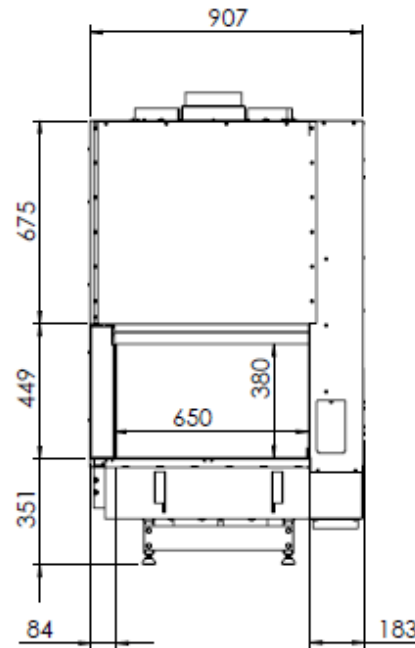

HUIS & HAARD

haarden & kachels

KALFIRE
FIREPLACES

W65-38CL

All dimensions in mm. Modifications under reserve.

21-4-2017 sheet 1 / 5

© All rights reserved. This drawing is sole property of Kal-fire. No part of this drawing may be reproduced, or published, in any form or in any way without prior written permission from Kal-fire.

All dimensions in mm. Modifications under reserve.

21-4-2017 sheet 2 / 5

© All rights reserved. This drawing is sole property of Kal-fire. No part of this drawing may be reproduced, or published, in any form or in any way without prior written permission from Kal-fire.

KALFIRE

FIREPLACES

W65-38CL

All dimensions in mm. Modifications under reserve.

21-4-2017 sheet 3 / 5

© All rights reserved. This drawing is sole property of Kal-fire. No part of this drawing may be reproduced, or published, in any form or in any way without prior written permission from Kal-fire.

All dimensions in mm. Modifications under reserve.

21-4-2017 sheet 4 / 5

© All rights reserved. This drawing is sole property of Kal-fire. No part of this drawing may be reproduced, or published, in any form or in any way without prior written permission from Kal-fire.