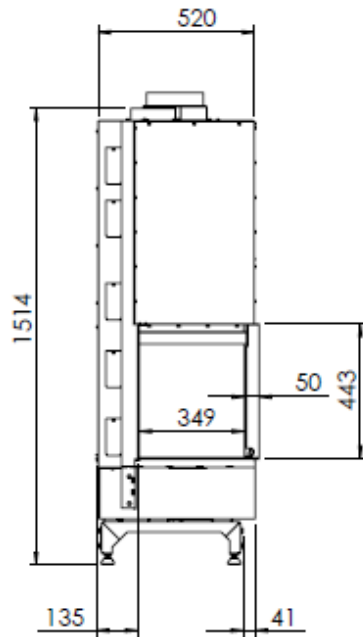

HUIS & HAARD

haarden & kachels

KALFIRE
FIREPLACES

W65-38CL

All dimensions in mm. Modifications under reserve.

21-4-2017 sheet 1 / 5

© All rights reserved. This drawing is sole property of Kal-fire. No part of this drawing may be reproduced, or published, in any form or in any way without prior written permission from Kal-fire.

All dimensions in mm. Modifications under reserve.

21-4-2017 sheet 2 / 5

© All rights reserved. This drawing is sole property of Kal-fire. No part of this drawing may be reproduced, or published, in any form or in any way without prior written permission from Kal-fire.

KALFIRE

FIREPLACES

W65-38CL

All dimensions in mm. Modifications under reserve.

21-4-2017 sheet 3 / 5

© All rights reserved. This drawing is sole property of Kal-fire. No part of this drawing may be reproduced, or published, in any form or in any way without prior written permission from Kal-fire.

All dimensions in mm. Modifications under reserve.

21-4-2017 sheet 4 / 5

© All rights reserved. This drawing is sole property of Kal-fire. No part of this drawing may be reproduced, or published, in any form or in any way without prior written permission from Kal-fire.