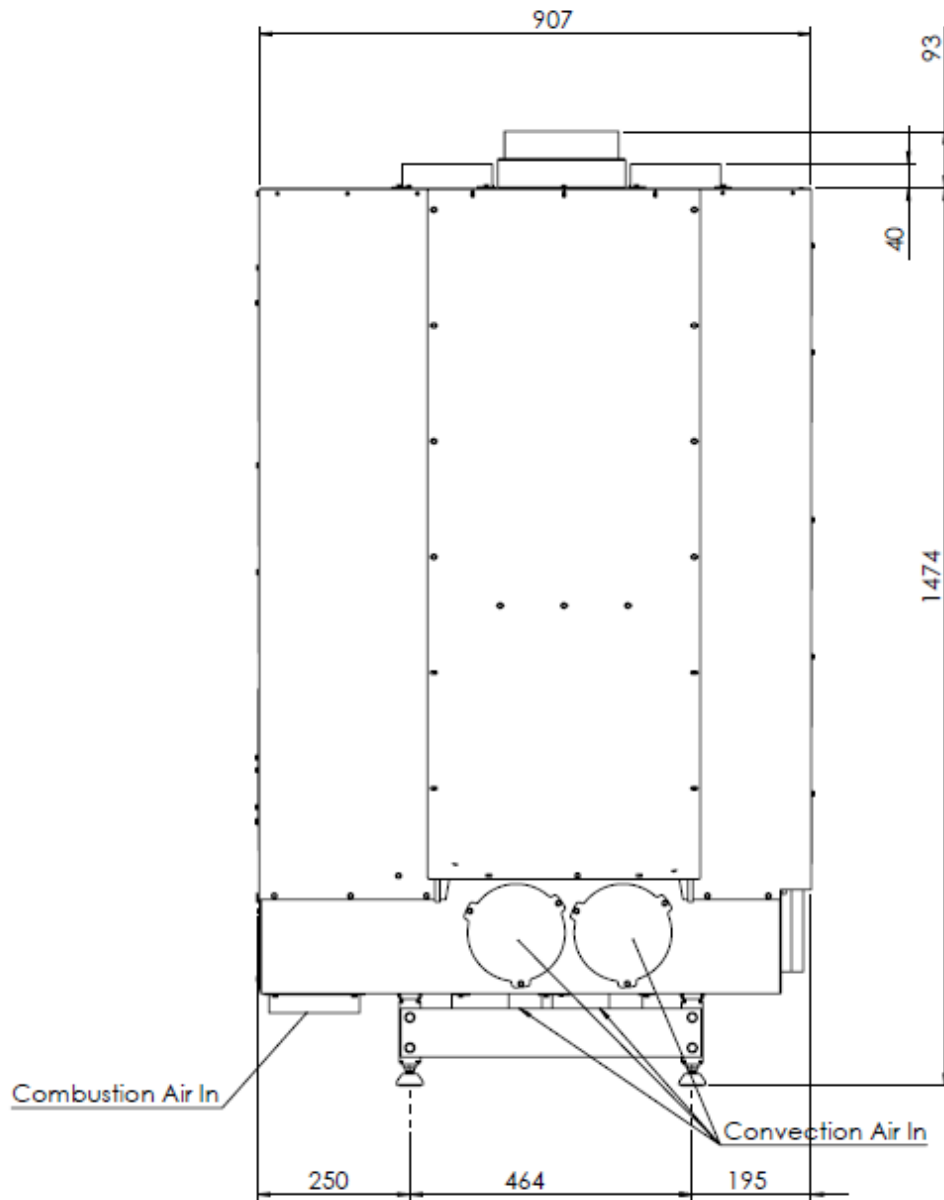

KALFIRE

FIREPLACES

W65-38CL

All dimensions in mm. Modifications under reserve.

21-4-2017 sheet 3 / 5

© All rights reserved. This drawing is sole property of Kal-fire. No part of this drawing may be reproduced, or published, in any form or in any way without prior written permission from Kal-fire.

All dimensions in mm. Modifications under reserve.

21-4-2017 sheet 4 / 5

© All rights reserved. This drawing is sole property of Kal-fire. No part of this drawing may be reproduced, or published, in any form or in any way without prior written permission from Kal-fire.

All dimensions in mm. Modifications under reserve.

21-4-2017 sheet 5 / 5

© All rights reserved. This drawing is sole property of Kal-fire. No part of this drawing may be reproduced, or published, in any form or in any way without prior written permission from Kal-fire.