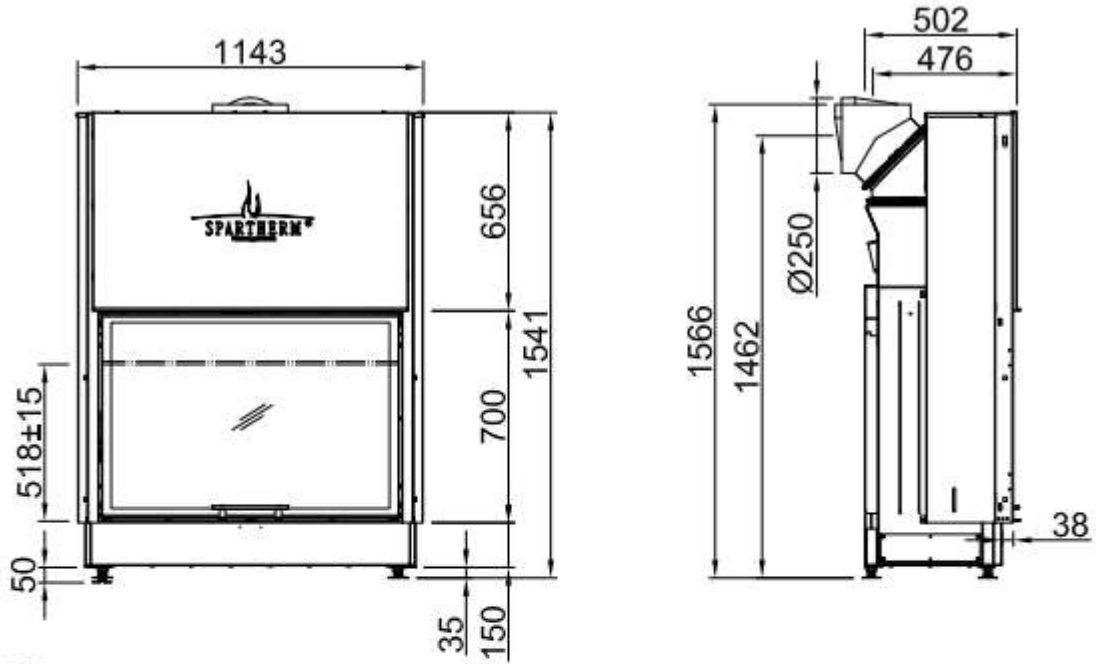

# HUIS & HAARD

haarden & kachels

Varia 1V-100h 2.0

RLA

2022/02

~1:20

Varia 1V-100h, Screen, straight		
3-sided, folded	2020/02	