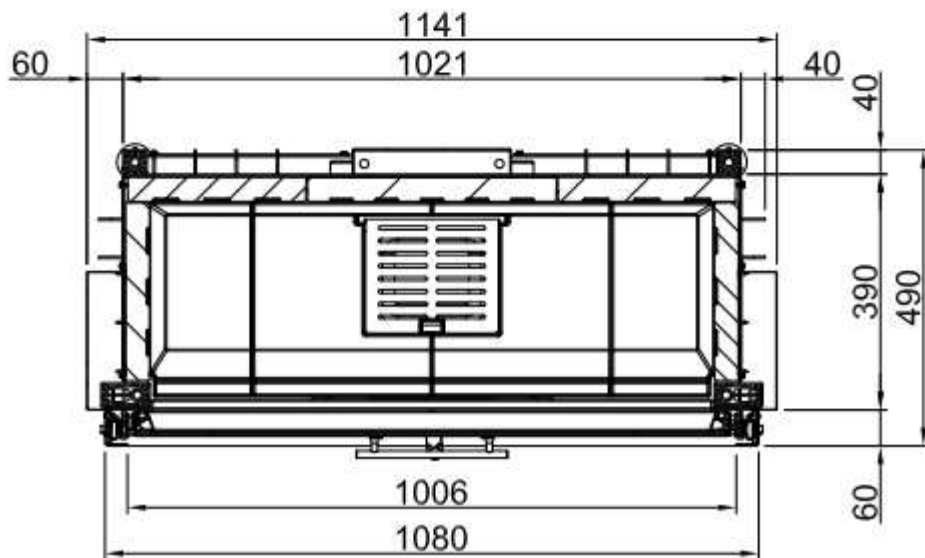

# HUIS & HAARD

haarden & kachels

Varia 1V-100h 2.0

RLA

2022/02

~1:20

Varia 1V-100h, Screen, straight		
3-sided, folded	2020/02	