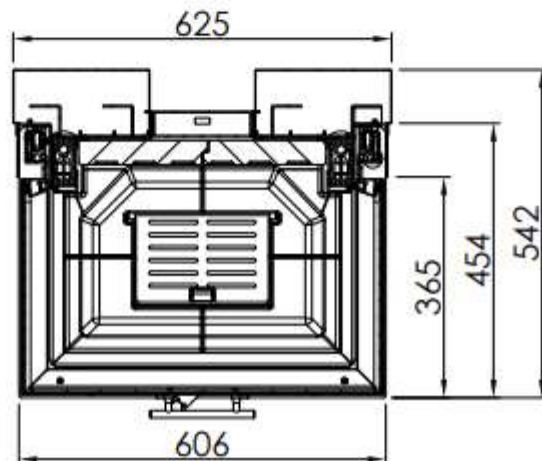

# HUIS & HAARD

haarden & kachels

Arte 3RL-60h-4S

LINEAR 4S

2018/02/22

~1:20

Arte 3RL-60h-4S + WLM		
Linear 4S	2018/06/18	

 -1:20