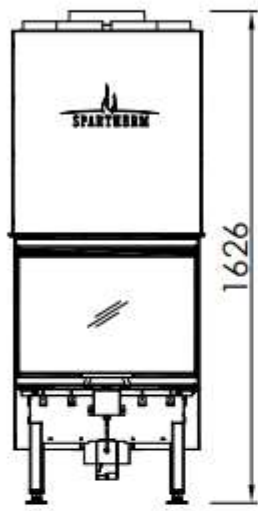

# HUIS & HAARD

haarden & kachels

Arte 3RL-60h-4S

LINEAR 4S

2018/02/22

~1:20

Arte 3RL-60h-4S + WLM		
Linear 4S	2018/06/18	

 -1:20