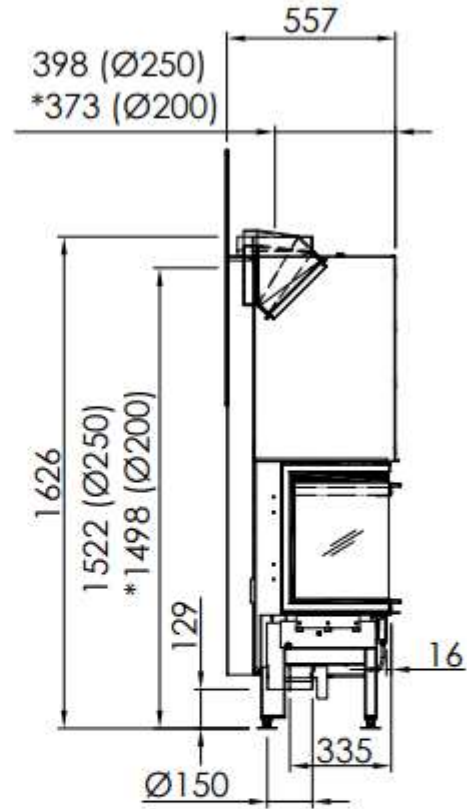

# HUIS & HAARD

haarden & kachels

Arte 3RL-60h-4S

LINEAR 4S

2018/02/22

~1:20

Arte 3RL-60h-4S + WLM		
Linear 4S	2018/06/18	

 -1:20