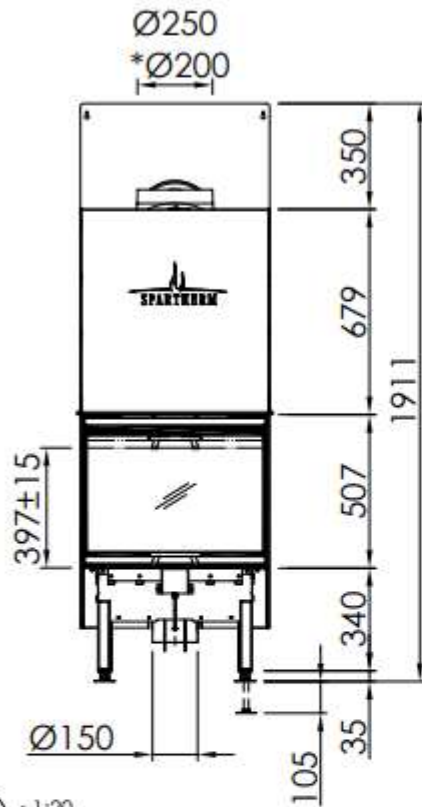

# HUIS & HAARD

haarden & kachels

Arte 3RL-60h-4S

LINEAR 4S

2018/02/22

~1:20

Arte 3RL-60h-4S + WLM		
Linear 4S	2018/06/18	

 -1:20