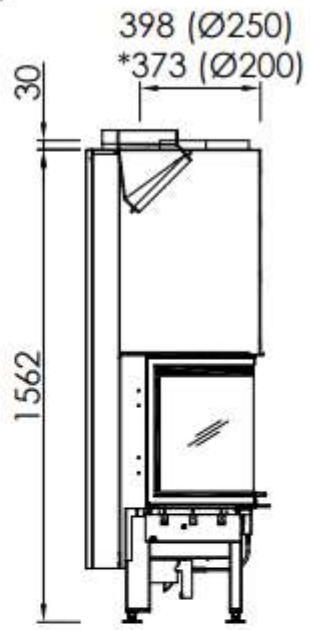

# HUIS & HAARD

haarden & kachels

Arte 3RL-60h-4S

LINEAR 4S

2018/02/22

~1:20

Arte 3RL-60h-4S + WLM		
Linear 4S	2018/06/18	

 -1:20