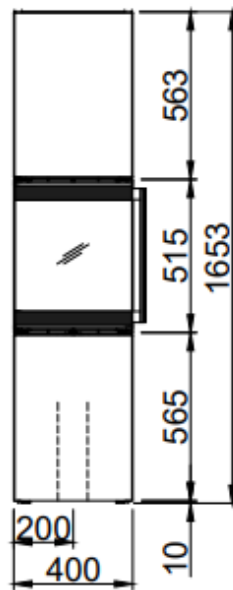

HUIS & HAARD

haarden & kachels

Trico L		 SPARTHERM® <small>THE FIRE COMPANY</small>	
	RLA + RLU	2022/04	

 ~1:20