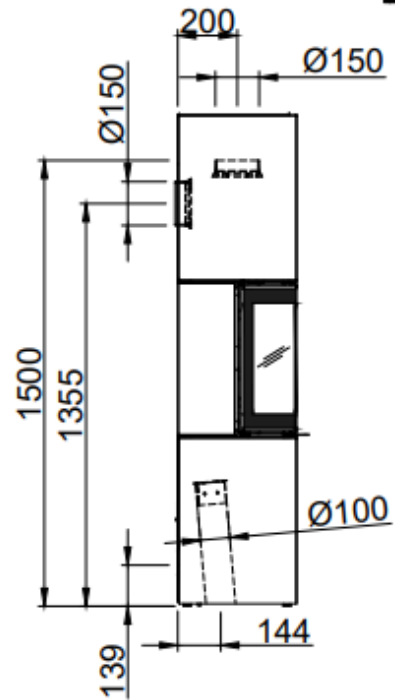

HUIS & HAARD

haarden & kachels

Trico L		 SPARTHERM® <small>THE FIRE COMPANY</small>	
	RLA + RLU	2022/04	

 ~1:20