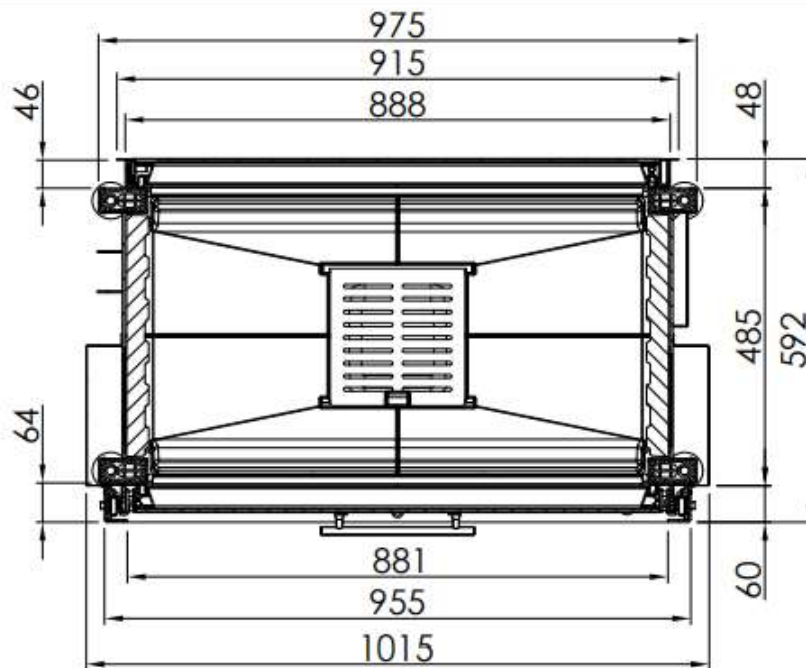

HUIS & HAARD

haarden & kachels

Varia A-FDh-4S 2018

Linear 4S

2018/02/15

-1:20

Varia A-FDh-4S-44 2018 + WLM		 SPARTHHERM <small>The First Company</small>
LINEAR 4S	2018/02/23	

 ~1:20