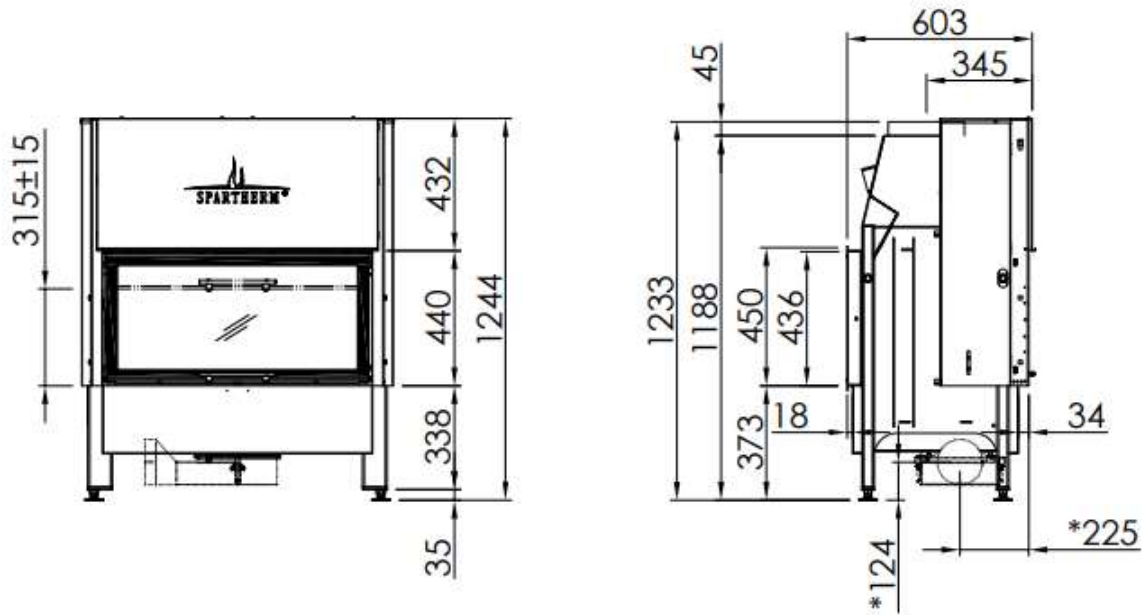

HUIS & HAARD

haarden & kachels

Varia A-FDh-4S 2018

Linear 4S

2018/02/15

-1:20

Varia A-FDh-4S-44 2018 + WLM		 SPARTHHERM <small>The First Company</small>
LINEAR 4S	2018/02/23	

 ~1:20