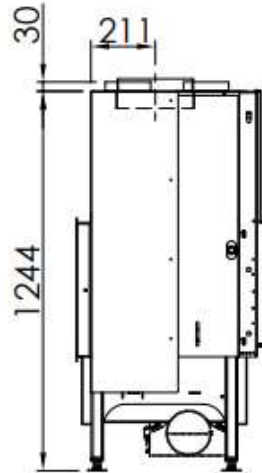

HUIS & HAARD

haarden & kachels

Varia A-FDh-4S 2018

Linear 4S

2018/02/15

-1:20

Varia A-FDh-4S-44 2018 + WLM		 SPARTHHERM <small>The First Company</small>
LINEAR 4S	2018/02/23	

 ~1:20