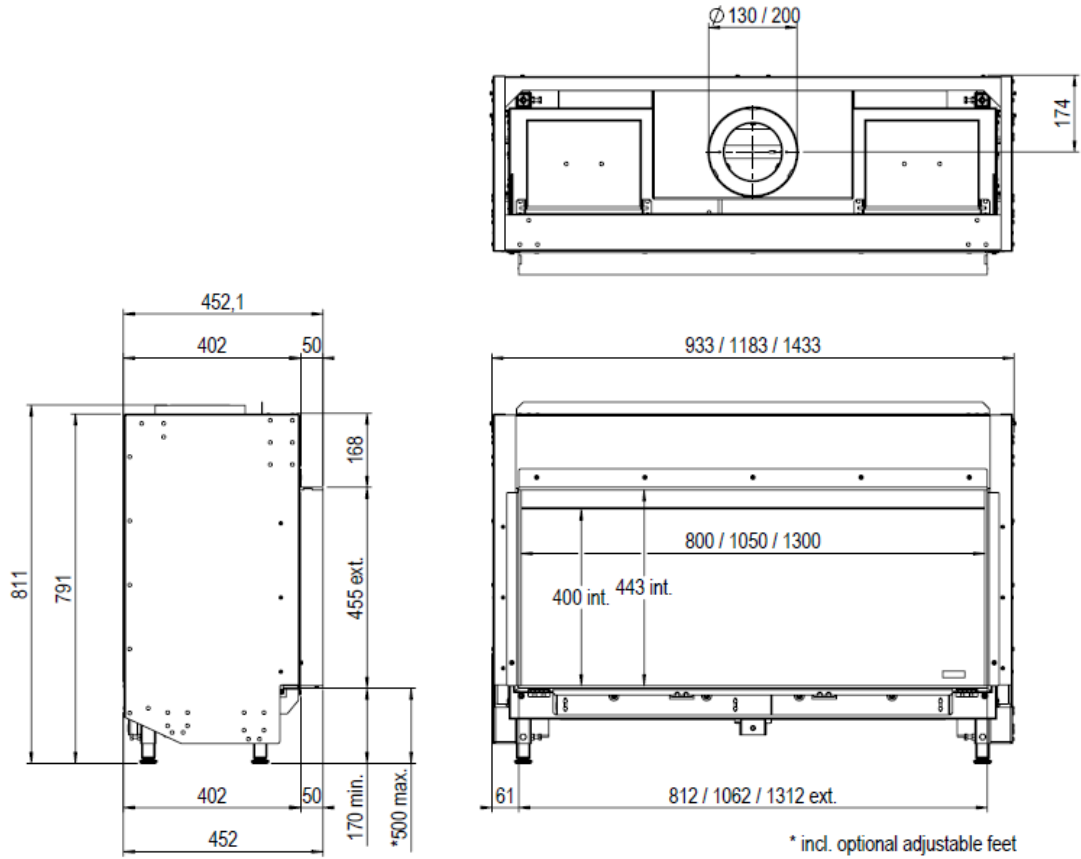

HUIS & HAARD
haarden & kachels

Dimensional Drawing MatriX 800-1050-1300/400 I