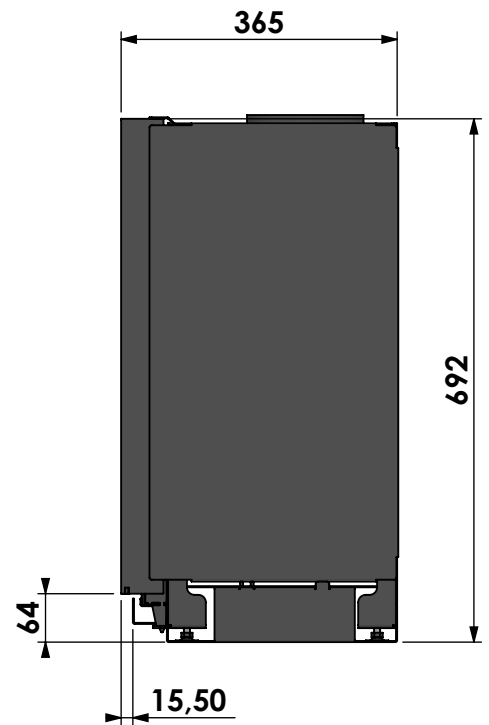

verdiept kader 15mm
insert frame 15mm
cadre de profondeur 15mm
vertiefter Rahmen 15mm

bellfires

Barbas Bellfires B.V.
Hallenstraat 17
5531 AB Bladel
The Netherlands
www.barbasbellfires.com

Name: **Smart Bell 90-70**

Modifications reserved

Scale: **1:10**
Unit: **mm**

Version: **0**