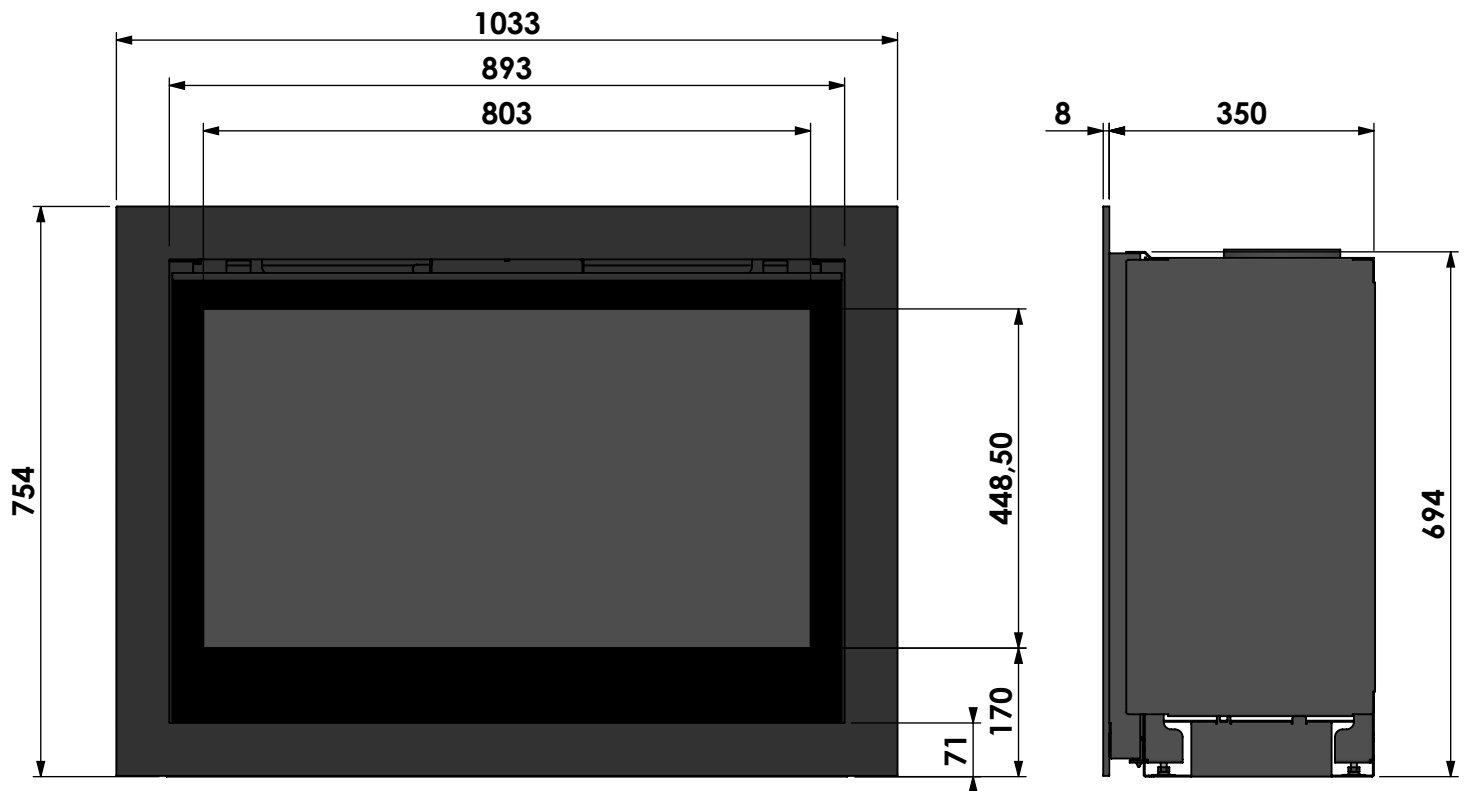

klassiek kader 70mm
classic frame 70mm
cadre classique 70mm
klassischer Rahmen 70mm

bellfires

Barbas Bellfires B.V.
Hallenstraat 17
5531 AB Bladel
The Netherlands
www.barbasbellfires.com

Name: **Smart Bell 90-70**

Modifications reserved

Projection:

American

Scale:

1:10

Version:

0

Unit:

mm