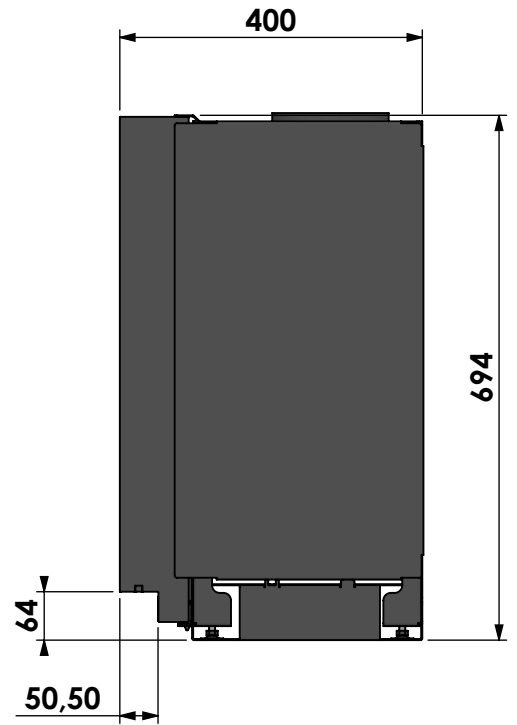

verdiept kader 50mm
insert frame 50mm
cadre de profondeur 50mm
vertiefter Rahmen 50mm