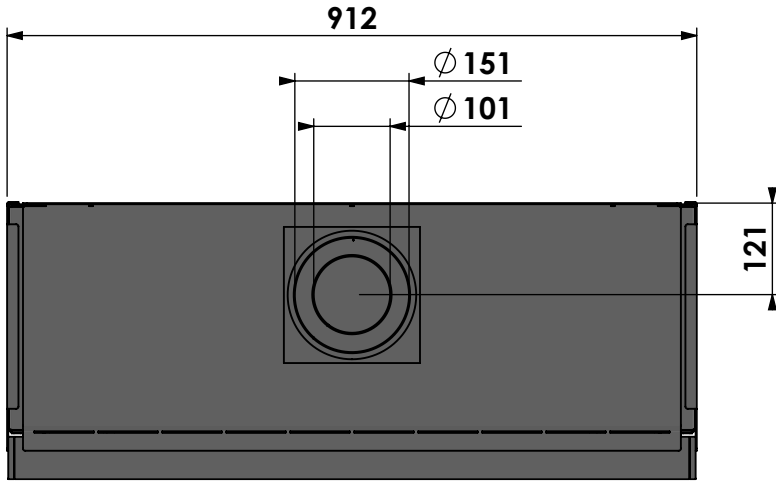

verdiept kader 15mm
insert frame 15mm
cadre de profondeur 15mm
vertiefter Rahmen 15mm

bellfires

Barbas Bellfires B.V.
Hallenstraat 17
5531 AB Bladel
The Netherlands
www.barbasbellfires.com

Name: **Smart Bell 90-70**

Modifications reserved

Scale: **1:10**
Unit: **mm**

Version: **0**