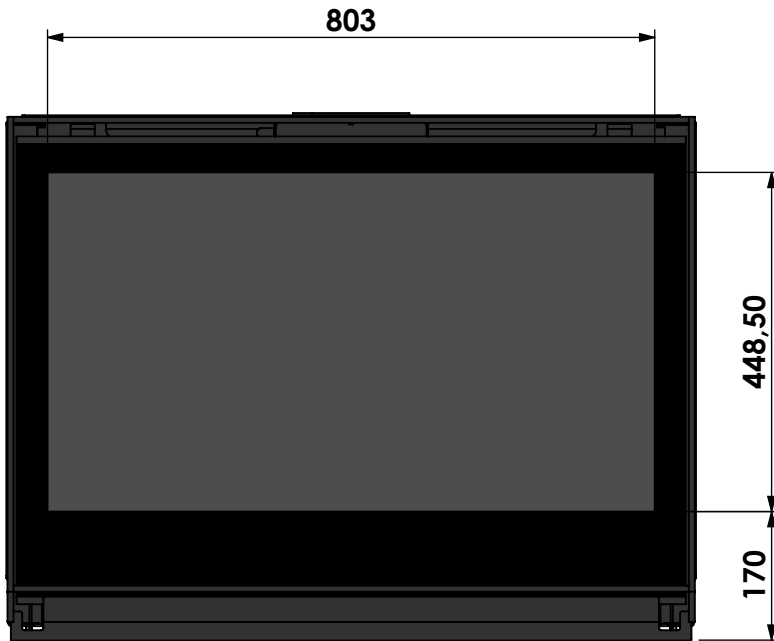

verdiept kader 50mm
insert frame 50mm
cadre de profondeur 50mm
vertiefter Rahmen 50mm