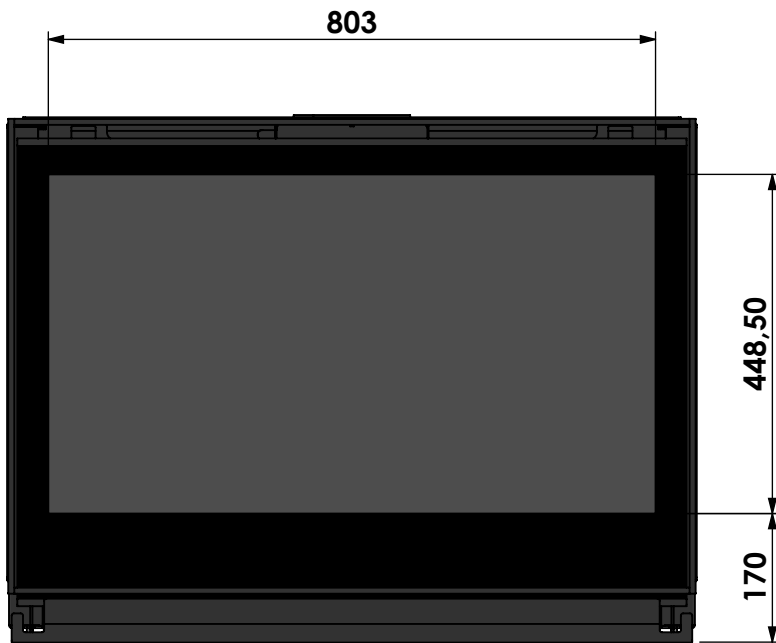

verdiept kader 15mm
insert frame 15mm
cadre de profondeur 15mm
vertiefter Rahmen 15mm

bellfires

Barbas Bellfires B.V.
Hallenstraat 17
5531 AB Bladel
The Netherlands
www.barbasbellfires.com

Name: **Smart Bell 90-70**

Modifications reserved

Scale: **1:10**
Unit: **mm**

Version: **0**