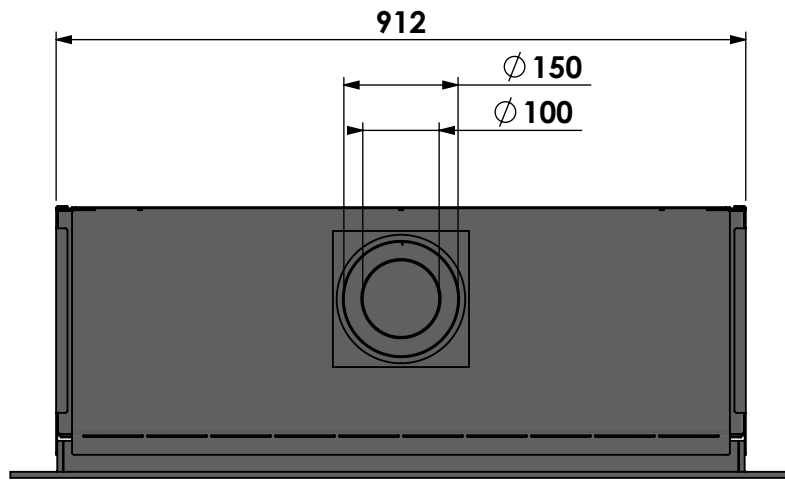

klassiek kader 70mm
classic frame 70mm
cadre classique 70mm
klassischer Rahmen 70mm

bellfires

Barbas Bellfires B.V.
Hallenstraat 17
5531 AB Bladel
The Netherlands
www.barbasbellfires.com

Name: **Smart Bell 90-70**

Modifications reserved

Projection:

American

Scale:

1:10

Version:

0

Unit:

mm